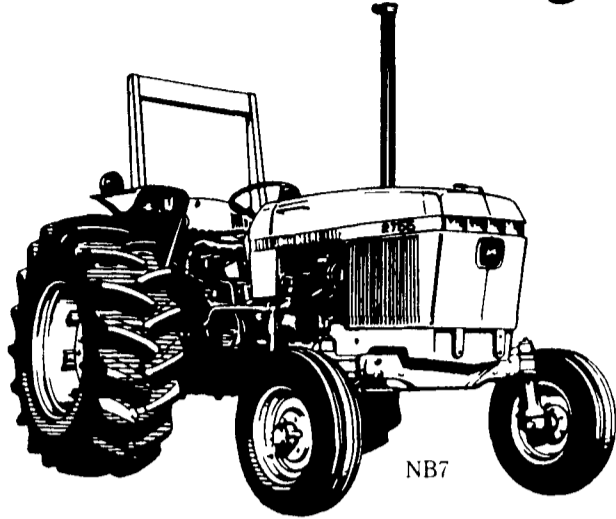

A.B.C. GROFF, INC.

JOHN DEERE TRACTOR SALE

Unbelievably Low Prices On New Tractors

**NEW 55 SERIES WITH
WALK-THROUGH DECKS**
More Powerful, More Fuel Efficient

**SAVE EVEN MORE ON
50 SERIES TRACTORS!**

JD 2355 55 H.P., 2 WD \$14,875	JD 2555 65 H.P., 2 WD \$16,875
JD 2755 75 H.P., 2 WD \$18,875	JD 2755 75 H.P., 2 WD \$19,750

WE NEED TO MOVE THEM OUT NOW — YOU SAVE!

JD 2750 MFWD
75 H.P., Loaded, Demo -
Only Only **\$22,500**

S
A
V
E

JD 3150 MFWD
95 H.P., 4-Post,
Roll Guard

S
A
V
E

JD 2950 2 WD
Sound Gard Body, 85 H.P.
\$25,500

CALL FOR ACTION: (717) 354-4731

“NEW” and “BETTER” DEALS ON ROW CROP TRACTORS!

12 To 18 Month Waiver — 8.5% Fixed Rate Financing
OR Increased Bonus Percentages As High As 22%

CALL NOW - Challenge Us To Deliver The Tractor And The Deal Of Your Choice!