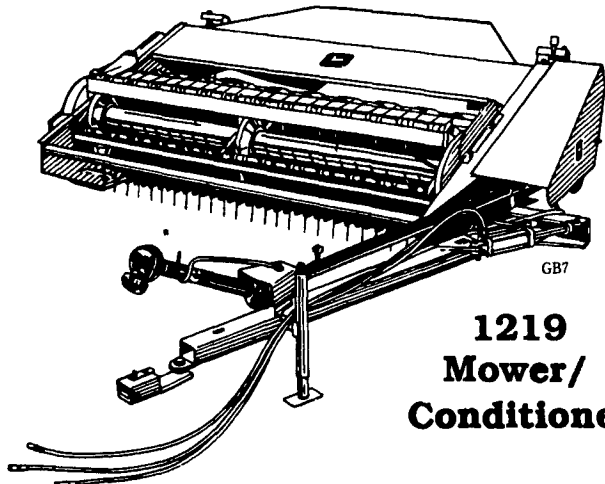

Harvest Time SPECIAL VALUES

ON THESE HARVESTING MACHINES

PUTS THE PRESSURE ON FOR FASTER DRYDOWN

**1219
Mower/
Conditioner**

- John Deere mower/conditioners put on more pressure-per-square-inch over more crumpling points. So you get better conditioning action for faster drydown.
- It's a matter of design. The conditioning rolls have a pattern of unique indented, recessed cleats for more crump-pressure edges. And crumpling is the whole story of hay conditioning.
- You can also vary the crumpling pressure and roll spacing according to the nature of the crop. These and other adjustments such as platform float and shoe height can be made in minutes.
- See about the John Deere line when the haying pressure is on.