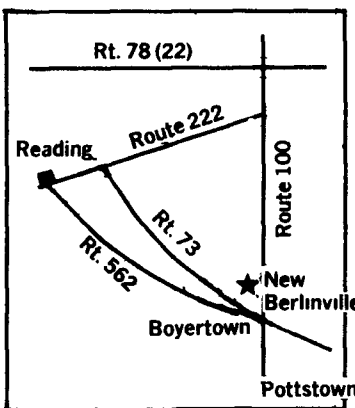

See Us For All Your Equipment Needs

- Butler Livestock Systems
- DeLaval
- Roskamp Roller Mills
- Deutsch-Fahr Tedders
- Vicon Spreaders
- Myers Snow Equipment
- Farm Bilt Hay Wagons
- Sprayer Parts headquarters
- John Blue Sprayers
- FMC Bean
- Brouwer Turf Equip.
- Grasshopper Mowers
- Myers Forage Wagons
- Hedlund Martin
- Madison Silos
- Ag Chem Sprayers & Parts
- Northwestern Skid Loaders
- Woods Mowers, Blades & Backhoes
- Trailblazer Foam Markers
- Cub Cadet Lawn Equip.