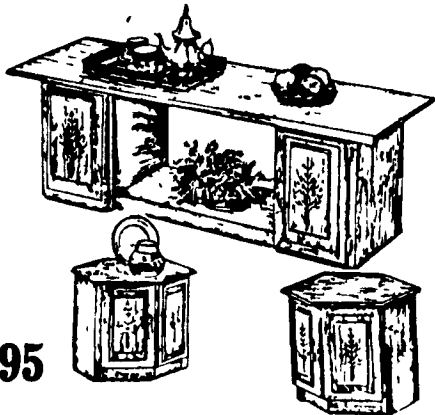

BUNK BEDS

Ladder, Safety Rails & Bunkies. Also Breaks
Down To Twin Size Beds.

Reg. Retail \$609.95

Choice Of
Sculptured
Or Spindle
End In Bookcase
Model

BOOKCASE
BUNK

REGULAR
BUNK

OUR CASH PRICE **\$185.00**

\$165.00

3 PIECE END TABLE SET

Cocktail And
(2) End Tables
The
Contemporary
Country
Look!

Reg. Retail \$379.95

OUR
CASH PRICE... **\$129.95**

3 PC. EARLY AMERICAN LIVING ROOM

Sofa,
Loveseat,
Chair

Reg. Retail
\$2,136.95