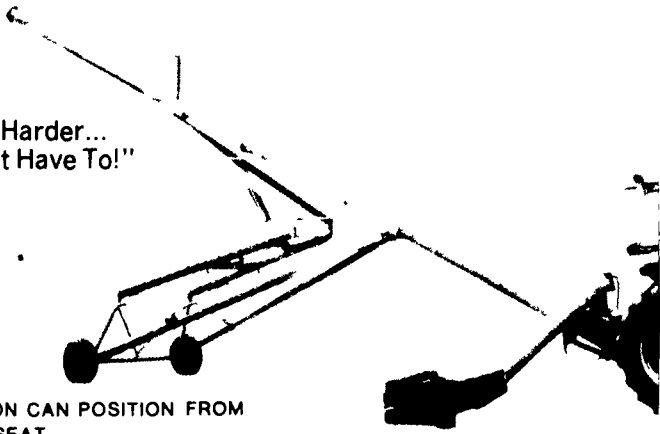

## Swing Away

Designed and built for longer lasting performance

CAPACITIES UP TO: \*3200 Bushels/hr for 8" Auger  
\*5500 Bushels/hr for 10" Auger  
\*Capacities will be reduced for high moisture grain

"Working Harder...  
So You Won't Have To!"

- ONE PERSON CAN POSITION FROM TRACTOR SEAT
- HYDRAULIC LIFT POSITIONS AUGER MUCH FASTER THAN TIME CONSUMING HAND CRANKING
- DIRECT DRIVE ELIMINATES MANY WEAR POINTS
- EXTRA VALUE --- CLEANER GRAIN! CORN SCREENS ARE AVAILABLE ON ALL SWING AWAY MODELS

"Quality Conveying Equipment For Over 30 Years"

8 FT. MID JOINT W/CHAIN

## MAYRATH BALE MOVERS

40% STRONGER

16 ft Hay Loft Conveyor  
Hinges up and down

- 16 ft. Bale Mover
- Light, easy to handle — 7 pounds per foot.
  - Each section is 24 inches wide (full 22 inches inside width) by 12 inches deep, and trussed like a bridge
  - Chain may be run in either direction.
  - 2 ft or 8 ft mid joints available to make any length desired