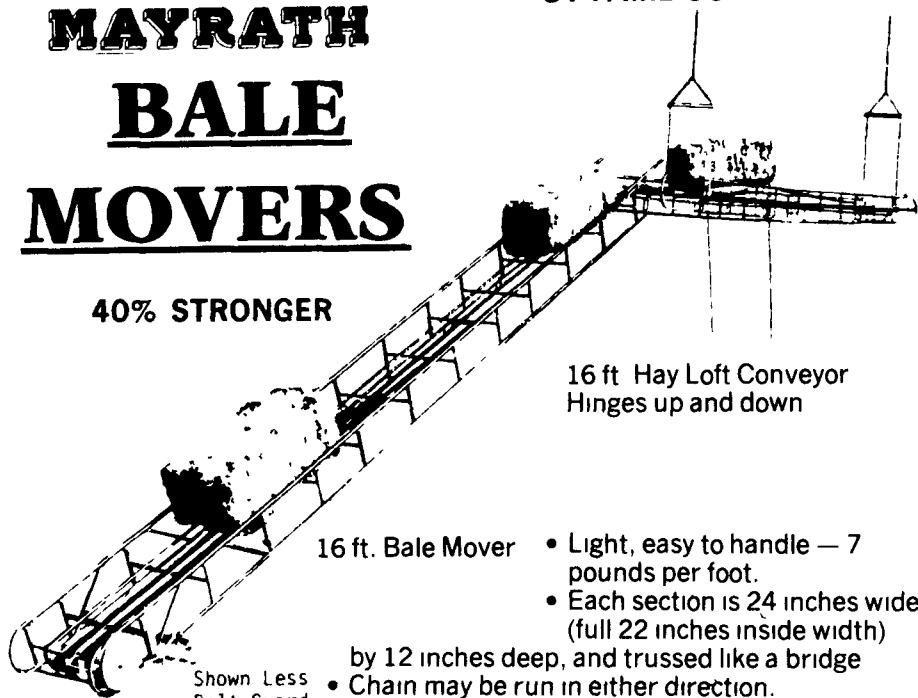

## Swing Away

Designed and built for longer lasting performance

CAPACITIES UP TO: \*3200 Bushels/hr for 8" Auger  
\*5500 Bushels/hr for 10" Auger  
\*Capacities will be reduced for high moisture grain

"Working Harder...  
So You Won't Have To!"

- ONE PERSON CAN POSITION FROM TRACTOR SEAT
- HYDRAULIC LIFT POSITIONS AUGER MUCH FASTER THAN TIME CONSUMING HAND CRANKING
- DIRECT DRIVE ELIMINATES MANY WEAR POINTS
- EXTRA VALUE --- CLEANER GRAIN! CORN SCREENS ARE AVAILABLE ON ALL SWING AWAY MODELS

"Quality Conveying Equipment For Over 30 Years"

8 FT. MID JOINT W/CHAIN

## MAYRATH BALE MOVERS

40% STRONGER

16 ft Hay Loft Conveyor  
Hinges up and down

- 16 ft. Bale Mover
- Light, easy to handle — 7 pounds per foot.
  - Each section is 24 inches wide (full 22 inches inside width) by 12 inches deep, and trussed like a bridge
  - Chain may be run in either direction.
  - 2 ft or 8 ft mid joints available to make any length desired