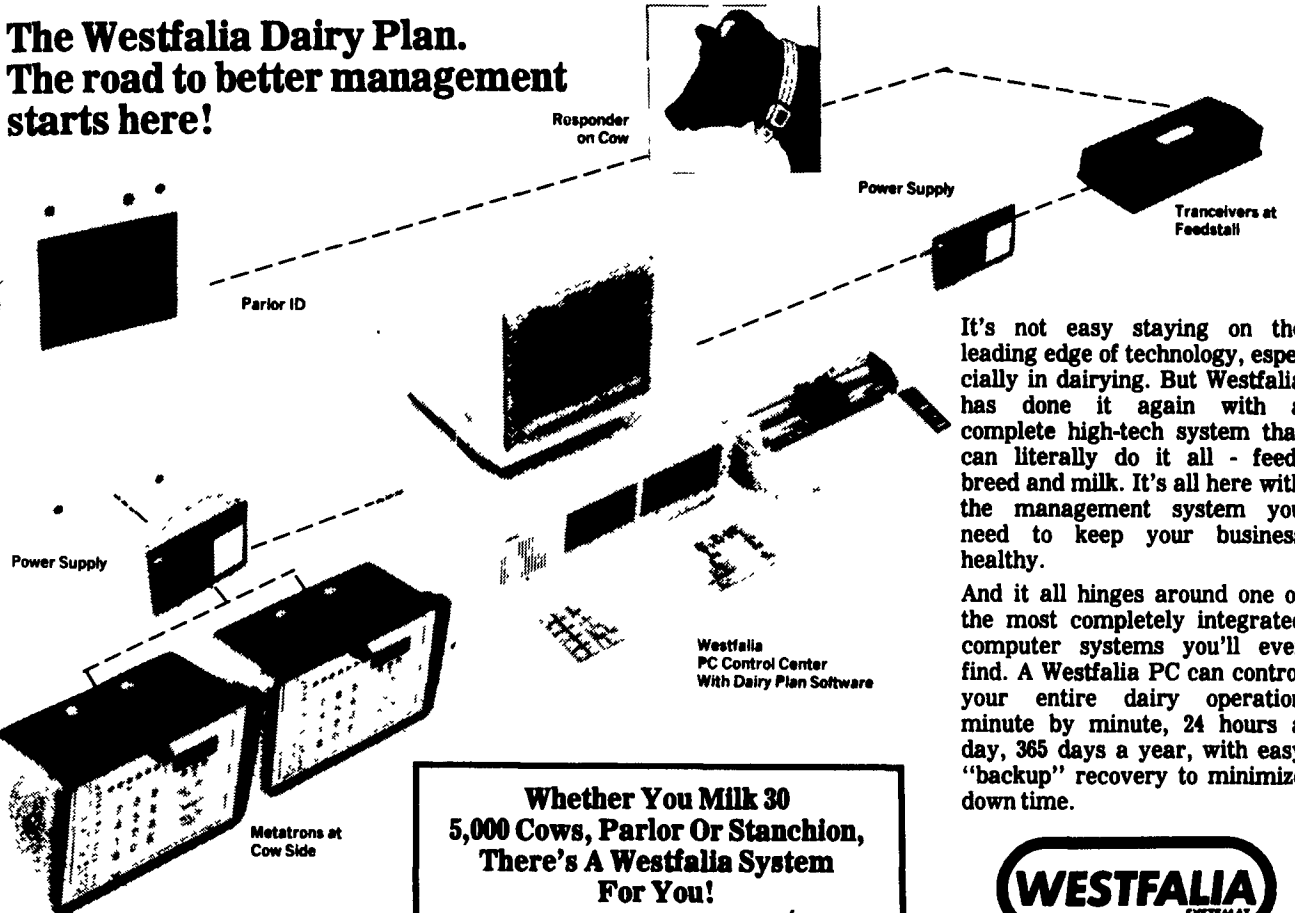

Welcome To
AG-PROGRESS DAYS
 We Are Located On W. 10th St.
 Come Visit With Us And
 Our Westfalia Sales
 Centers

WESTFALIA HIGH TECH DAIRYING®

WESTFALIA MOVES AHEAD AGAIN WITH THE HIGHEST TECH DAIRY SYSTEM YOU CAN BUY!

**The Westfalia Dairy Plan.
 The road to better management starts here!**

**Whether You Milk 30
 5,000 Cows, Parlor Or Stanchion,
 There's A Westfalia System
 For You!**

It's not easy staying on the leading edge of technology, especially in dairying. But Westfalia has done it again with a complete high-tech system that can literally do it all - feed, breed and milk. It's all here with the management system you need to keep your business healthy.

And it all hinges around one of the most completely integrated computer systems you'll ever find. A Westfalia PC can control your entire dairy operation minute by minute, 24 hours a day, 365 days a year, with easy "backup" recovery to minimize down time.

The Westfalia PC Control System is the ultimate in computerized dairy assistance. It's everything you'll need to start managing for greater profits right away. It includes:

- Westfalia Personal Computer with:**
- 10 or 20 megabyte hard disk
 - Floppy disk
 - Monochrome display (green) or color display
 - 640K RAM
 - battery operated clock
 - MS-DOS 3.1
 - Runs IBM PC-XT compatible software
 - One PC dual-port card allowing connection of 32 Feed Stations, OR 32 Metatrons, OR 16 Metatrons with Parlor ID, OR
 - 16 Feed Stalls With 15 Metatrons
 - 80 column printer with tractor drive, paper and cable
 - Dairy Plan Software
- Optional equipment available:**
- A total of four dual-port cards can be installed, allowing up to 128 devices in various combinations.
 - A remote terminal or second computer allows access to all data from several locations.
 - A Codatron interface can connect older systems.
 - Other management software is available for word processing and general record keeping.
 - Larger computers available.