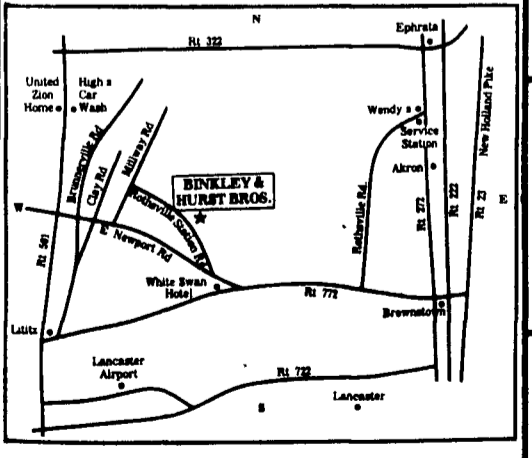

1980 JD 510 TLB w/CAB
LEASE AT $626 mo.*

1979 CASE 580C w/CAB
Extend-A-Hoe, Ex. Condition
LEASE AT $543 mo.*

CASE 585 DIESEL 5,000 LB. FORKLIFT
w/14' Mast, Power Shuttle Trans. Reverser, Clean
UT 1406

GOOD CLEAN 1979 CASE 2090 TRACTOR
Rated 110 H.P. Cab, Air, Heater, Power Shift, 20.8x38 - 90%+ Tread - Firestone, w/10 Front End Weights
UT 1359

Try This One!
CASE 450 DIESEL
w/6-Way Dozer & Backhoe.
Ready For Work
UT 1407
ONLY $14,300

N.H. L775 SKID LOADER
60 H.P. Gas Powered
UT 1411
$5,850

Almost New
CASE 1835B DIESEL UNLOADER
Less Than 300 Hrs w/66" Material Bucket & Working Lights
UT1412
ONLY $11,300

JD 450 CRAWLER LOADER
1972 Diesel
UT 1408
ONLY $10,900

CASE 1370 150 H.P. TRACTOR
w/Power Shift
Priced To Sell!

* Residual Lease Subject To Credit Approval Based On 36 Monthly Payments