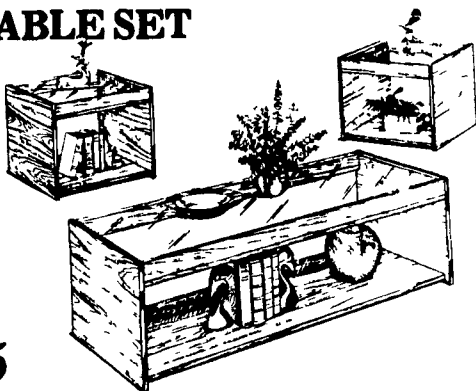

3 PC. END TABLE SET

Your Choice...

Glass Top & Polished Oak Veneers or Glass Top & Gleaming Black Polyester.

Reg. Ret. $399.95

OUR CASH PRICE ... **$139.95**