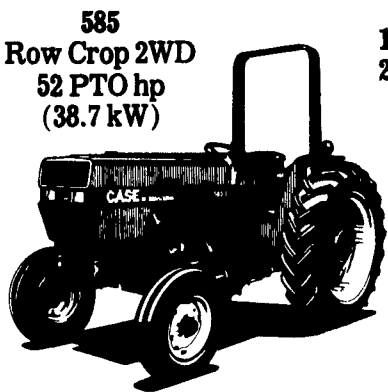

585
Row Crop 2WD
52 PTO hp
(38.7 kW)