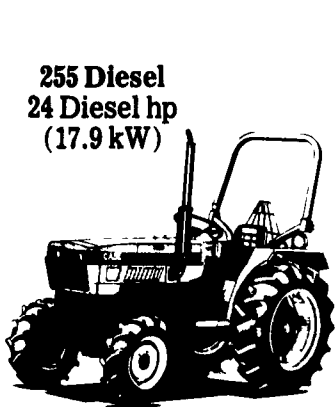

585
Row Crop 2WD
52 PTO hp
(38.7 kW)

NEW CASE IH TRACTORS PRICED TO SELL WITH ANYBODY

255 Diesel
24 Diesel hp
(17.9 kW)