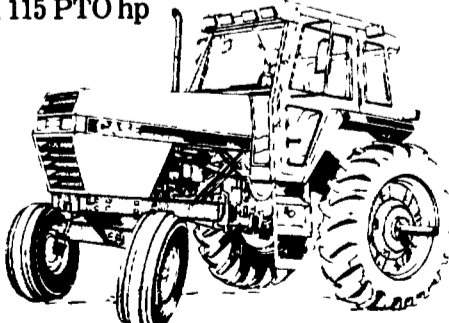

### OTHER GOOD USED COMBINES

- IH 815 Hydro Combine, Diesel (U1844)
- MF 850 Diesel Hydro, 1163 Cornhead, 15' Platform (U2249)
- John Deere 6620 Sidehill, Diesel, Hydro, 1200 Hrs. (U2121)
- JD 6620 Sidehill, 28Lx26 Tires, Hydro, Diesel, Grain Loss Monitor, 2446 Hours, 1983 (U2255)
- Used Bean Harvester, Chisolm- Ryder, IH 504 Tractor
- IH 1480 Hydro, 1192 Hrs., 30.5Lx32 Tires, DJ Monitor (U2133)
- IH 1460 Hydro, 28Lx26 Tires, DJ Monitor (U2252)
- IH 815 Diesel, Hydro, 23.1x26 Tires (U1362)
- IH 1460 Hydro, 24.5x32 Tires, 1550 Hrs. (U2246)
- IH 715 Diesel, Gears, 2243 Hrs., 23.1x26 Tires (U1849)
- IH 715 Diesel, Hydro, 1976, 23.1x26 Tires, 1224 Hrs., A/C (U2113)
- MF 510 Diesel, Gear, A/C, Grainsaver, 18.4x26 Tires (U1995)
- IH 715D Hydro, 18.4x26, Monitor (U7818)
- IH 715 Diesel, Hydro, 1976, 1100 Hrs., 23.1x26 Tires (U1961)
- John Deere 4400 Diesel, 18.4x26, A/C, Straw Chopper (U9806)
- Gleaner G, Gear, Cab, Diesel w/4 Row Cornhead, 13' Platform (U1369)
- MF 510 Diesel, Gear, 18.4x26 Tires, AC (U1992)
- JD 7700 w/Straw Chopper, 24.5x32 Tires, Gear w/Variable Speed (U1361)
- IH 203 Combine, Gas, Gear, Cab, 2 Row Cornhead (U1205)

## NEW CASE IH TRACTORS PRICED TO SELL WITH ANYBODY

255 Diesel  
24 Diesel hp  
(17.9 kW)

585  
Row Crop 2WD  
52 PTO hp  
(38.7 kW)

1896, 95 PTO hp  
2096, 115 PTO hp

Steiger - Built 9130 4WD  
220 hp (164 kW)