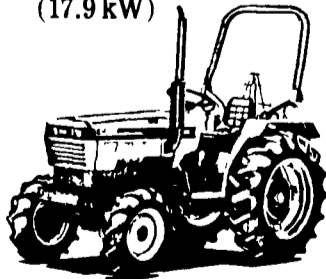

NEW CASE IH TRACTORS PRICED TO SELL WITH ANYBODY

255 Diesel
24 Diesel hp
(17.9 kW)