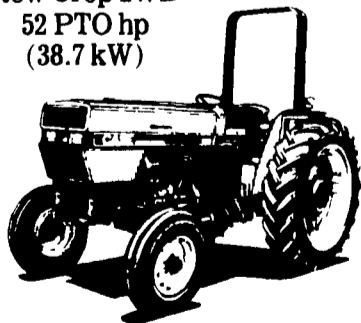

### OTHER GOOD USED COMBINES

- IH 815 Hydro Combine, Diesel (U1844)
- MF 850 Diesel Hydro, 1163 Cornhead, 15' Platform (U2249)
- John Deere 6620 Sidehill, Diesel, Hydro, 1200 Hrs. (U2121)
- JD 6620 Sidehill, 28Lx26 Tires, Hydro, Diesel, Grain Loss Monitor, 2446 Hours, 1983 (U2255)
- Used Bean Harvester, Chisolm- Ryder, IH 504 Tractor
- IH 1480 Hydro, 1192 Hrs., 30.5Lx32 Tires, DJ Monitor (U2133)
- IH 1460 Hydro, 28Lx26 Tires, DJ Monitor (U2252)
- IH 815 Diesel, Hydro, 23.1x26 Tires (U1362)
- IH 1460 Hydro, 24.5x32 Tires, 1550 Hrs. (U2246)
- IH 715 Diesel, Gears, 2243 Hrs., 23.1x26 Tires (U1849)
- IH 715 Diesel, Hydro, 1976, 23.1x26 Tires, 1224 Hrs., A/C (U2113)
- MF 510 Diesel, Gear, A/C, Grainsaver, 18.4x26 Tires (U1995)
- IH 715D Hydro, 18.4x26, Monitor (U7818)
- IH 715 Diesel, Hydro, 1976, 1100 Hrs., 23.1x26 Tires (U1961)
- John Deere 4400 Diesel, 18.4x26, A/C, Straw Chopper (U9806)
- Gleaner G, Gear, Cab, Diesel w/4 Row Cornhead, 13' Platform (U1369)
- MF 510 Diesel, Gear, 18.4x26 Tires, AC (U1992)
- JD 7700 w/Straw Chopper, 24.5x32 Tires, Gear w/Variable Speed (U1361)
- IH 203 Combine, Gas, Gear, Cab, 2 Row Cornhead (U1205)

## NEW CASE IH TRACTORS PRICED TO SELL WITH ANYBODY

255 Diesel  
24 Diesel hp  
(17.9 kW)

585  
Row Crop 2WD  
52 PTO hp  
(38.7 kW)

1896, 95 PTO hp  
2096, 115 PTO hp

Steiger - Built 9130 4WD  
220 hp (164 kW)