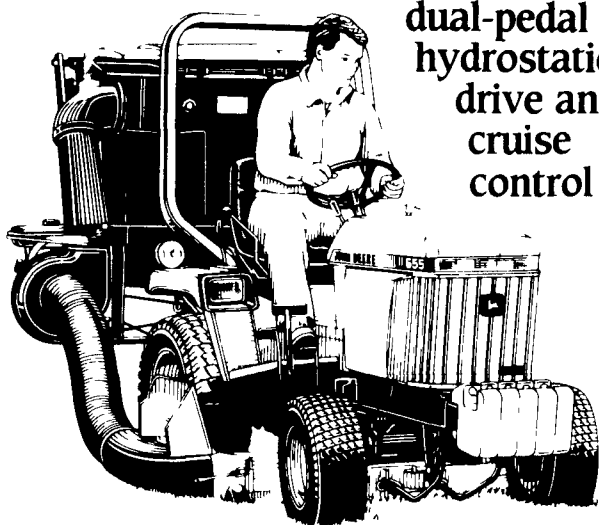

16 horsepower, dual-pedal hydrostatic drive and cruise control

Unique dual-pedal hydrostatic drive lets you change speed and direction on the go, in high or low ranges. That and standard cruise control keep your hands free for steering and other operations - keep you productive with less fatigue. Quik-Tatch feature lets you switch attachments in two minutes. Liquid-cooled 3-cylinder diesel. Optional front-wheel drive. Call for a demonstration.