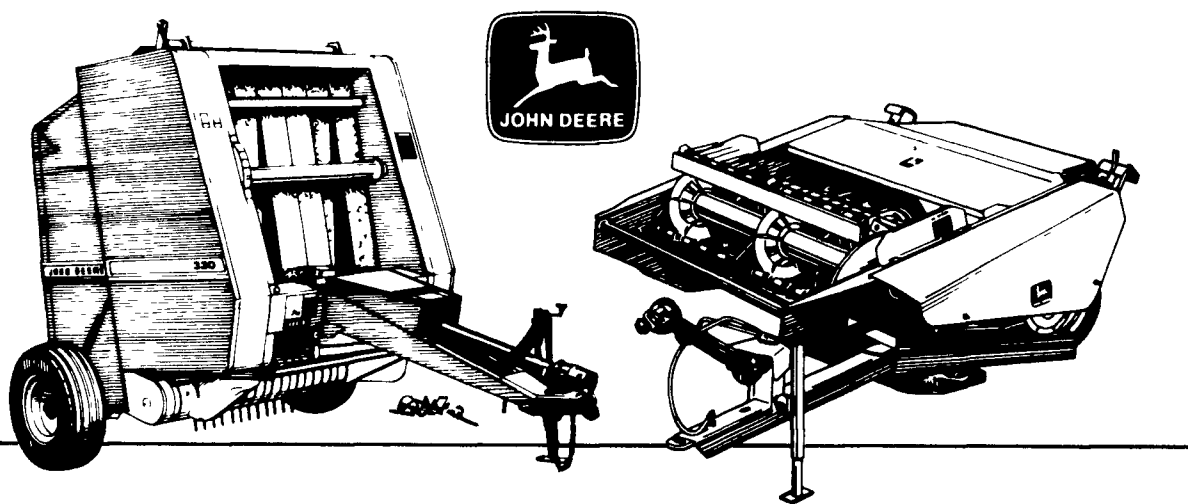

GOOD DEALS

from a Good Dealer

Save up to $3,000...

Direct-to-you "Good Deal" discounts on balers, mower/conditioners and windrowers are just the start of the savings you'll get on new John Deere hay equipment.

The deals get even better:

- 0% interest until October 1, 1987.
- A special "Package Deal", with more savings when you buy a new John Deere 40- to 190-hp tractor AND hay tool.
- Additional pass-along savings.

Save thousands of dollars on new John Deere hay equipment. Stop in soon.

NOTE: Availability of John Deere financing subject to approval of credit. This offer may be withdrawn at any time.