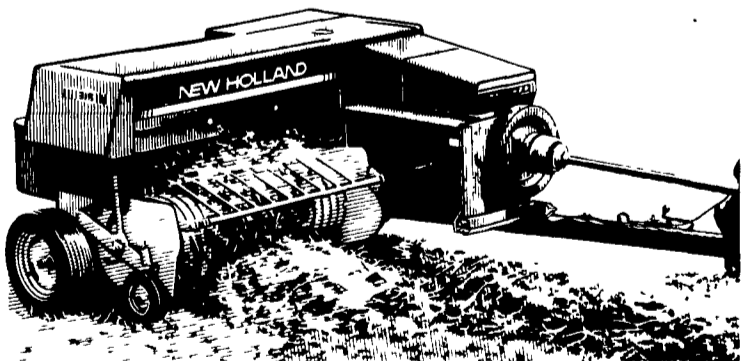

FORD NEW HOLLAND GIVES YOU THE BEST BALER AND THE BEST BALERMAN!

311 Baler

The Model 311 baler offers the best baling features

- Super Sweep pickup—gets the short, fine hay ordinary pickups miss
- Flow-Action™ feeding system—high ca-

capacity, uniform bale shape

- Dependable knotters—go thousands of bales without a miss

BUY NOW AND CHOOSE:

FREE FINANCE TO 9-1-87

- OR -

0% FINANCING FOR 12 MO.

- OR -

5.9% FINANCING FOR 24 MO.

- OR -

8.9% FINANCING FOR 48 MO.

- OR -

\$475⁰⁰ DIVIDEND FOR CASH PLUS

\$150⁰⁰ FOR A BALE THROWER.

316 Baler

For dense, uniform bales, take a look at the Model 316 baler. It's a rugged baler packed with features for high capacity baling. From the wide Super-Sweep pickup to the most consistent knotter, it's got it all.

326 Baler

The Model 326 baler is rugged and reliable. It's a 14" x 18" baler to handle big-volume haying! The 75-inch Super-Sweep pickup gets the short, fine hay that ordinary pickups miss. And, the Flow-Action™ feeding system gives you dense, well-shaped bales. Stop in and see one today.