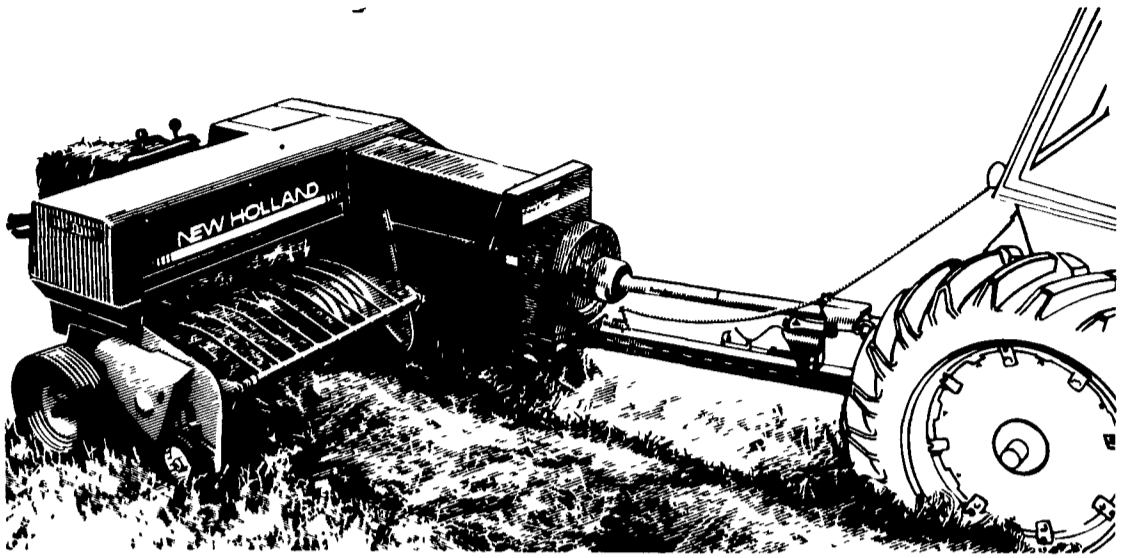

FORD NEW HOLLAND GIVES YOU THE BEST BALER AND THE BEST BALERMAN!

311 Baler

The Model 311 baler offers the best baling features

- Super Sweep pickup—gets the short, fine hay ordinary pickups miss
- Flow-Action™ feeding system—high ca-

capacity, uniform bale shape

- Dependable knotters—go thousands of bales without a miss

BUY NOW AND CHOOSE:

FREE FINANCE TO 9-1-87

- OR -

0% FINANCING FOR 12 MO.

- OR -

5.9% FINANCING FOR 24 MO.

- OR -

8.9% FINANCING FOR 48 MO.

- OR -

\$475⁰⁰ DIVIDEND FOR CASH PLUS

\$150⁰⁰ FOR A BALE THROWER.

316 Baler

For dense, uniform bales, take a look at the Model 316 baler. It's a rugged baler packed with features for high capacity baling. From the wide Super-Sweep pickup to the most consistent knotter, it's got it all.

326 Baler

The Model 326 baler is rugged and reliable. It's a 14" x 18" baler to handle big-volume haying! The 75-inch Super-Sweep pickup gets the short, fine hay that ordinary pickups miss. And, the Flow-Action™ feeding system gives you dense, well-shaped bales. Stop in and see one today.