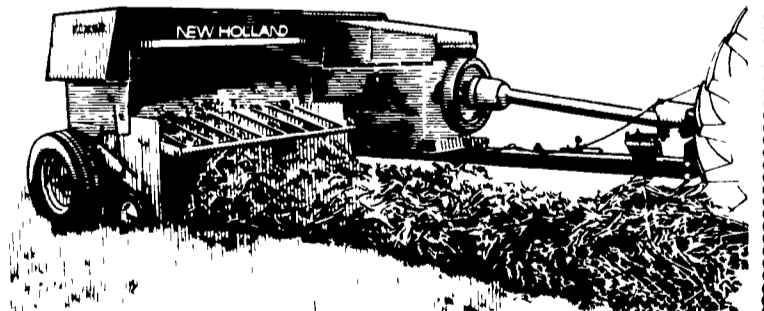

FORD NEW HOLLAND GIVES YOU THE BEST BALER AND THE BEST BALERMAN!

311 Baler

The Model 311 baler offers the best baling features

- Super Sweep pickup—gets the short, fine hay ordinary pickups miss
- Flow-Action™ feeding system—high ca-

- OR -

8.9% FINANCING FOR 48 MO.

- OR -

\$475⁰⁰ DIVIDEND FOR CASH PLUS

\$150⁰⁰ FOR A BALE THROWER.

316 Baler

For dense, uniform bales, take a look at the Model 316 baler. It's a rugged baler packed with features for high capacity baling. From the wide Super-Sweep pickup to the most consistent knotter, it's got it all.

326 Baler

The Model 326 baler is rugged and reliable. It's a 14" x 18" baler to handle big-volume haying! The 75-inch Super-Sweep pickup gets the short, fine hay that ordinary pickups miss. And, the Flow-Action™ feeding system gives you dense, well-shaped bales. Stop in and see one today.