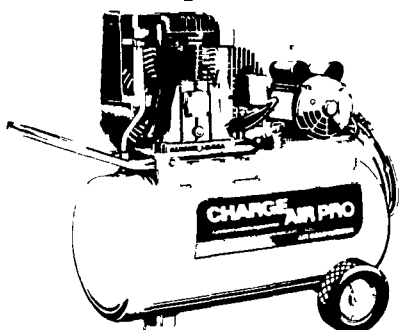

Electric Portable Air Compressors

CHARGEAIR™ PRO electric portable air compressors by Ingersoll-Rand give you the power to take charge of your weekends! Give shutters or wicker furniture a smooth new coat of paint. Inflate tires and toys. Power air tools for easier sanding, drilling and more. The 15-foot air hose and heavy-duty wheels allow plenty of maneuverability for work around your home, shop or farm. Features only quality ASME-certified tanks. Start taking charge of your weekends — see us today!

CHARGE AIR PRO
INGERSOLL-RAND AIR COMPRESSORS

• 2 H.P., 20 Gal. Tank, 6.8 CFM, 125 Lb. Max. Pressure Reg. $359.95. .... **$319.95**