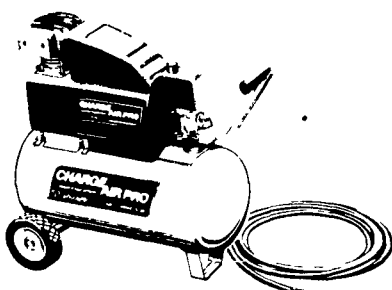

On Sale Now

Portable Air Compressors for the Home

CHARGE AIR PRO
INGERSOLL-RAND AIR COMPRESSORS

The CHARGEAIR™ PRO Workshop Series air compressor by Ingersoll-Rand is specially designed for work around the home. Spray paint or insecticide, inflate tires and toys, sand-blast encrusted rust and power many air tools. Air power allows you to finish almost any project in less time, with less effort. Choose from ¾ HP and 1 HP models. All feature only quality ASME-certified tanks. Start taking charge of your weekends — see us today!

¾ H.P.
7.5 Gal. Tank
3.0 CFM
100 Lb. Max. Pressure

Reg. $199.95

$184.95