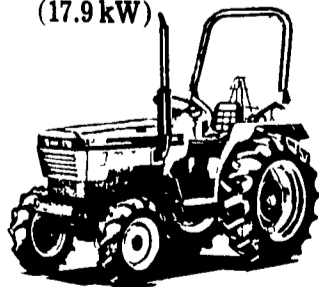

IH 1480 Axial Flow w/Mudhog AWD, 14.9x24, 67.00x34.00 - 30 Tires, A/C, Monitor, Electro-Hydraulic Controls, Excellent Condition (U2034)

JD 6620 Sidehill, 28Lx26 Tires, Hydro, Diesel, Grain Loss Monitor, 2446 Hours, 1983 (U2255)

### OTHER USED COMBINES

- Used Bean Harvester, Chisolm-Ryder, IH 504 Tractor
- IH 815 Diesel, Hydro, 23 1x26 Tires (U1362)
- IH 715 Diesel, Gears, 2243 Hrs, 23 1x26 Tires (U1849)
- IH 715 Diesel, Hydro, 1976, 23.1x26 Tires, 1224 Hrs, A/C (U2113)
- MF 510 Diesel, Gear, A/C, Grainsaver, 18.4x26 Tires (U1965)
- IH 715D Hydro, 18.4x26, Monitor (U7818)
- IH 715 Diesel, Hydro, 1976, 1100 Hrs, 23 1x26 Tires (U1961)
- Gleaner G, Gear, Cab, Diesel w/4 Row Cornhead, 13' Platform (U1369)
- MF 510 Diesel, Gear, 18 4x26 Tires, AC (U1992)
- JD 7700 w/Straw Chopper, 24 5x32 Tires, Gear w/Variable Speed (U1361)
- IH 203 Combine, Gas, Gear, Cab, 2 Row Cornhead (U1206)

John Deere 6620 Sidehill, Diesel, Hydro, 1200 Hrs. (U2121)

## NEW CASE IH TRACTORS PRICED TO SELL WITH ANYBODY

255 Diesel  
24 Diesel hp  
(17.9 kW)

585  
Row Crop 2WD  
52 PTO hp  
(38.7 kW)

1896, 95 PTO hp  
2096, 115 PTO hp

Steiger - Built 9130 4WD  
220 hp (164 kW)