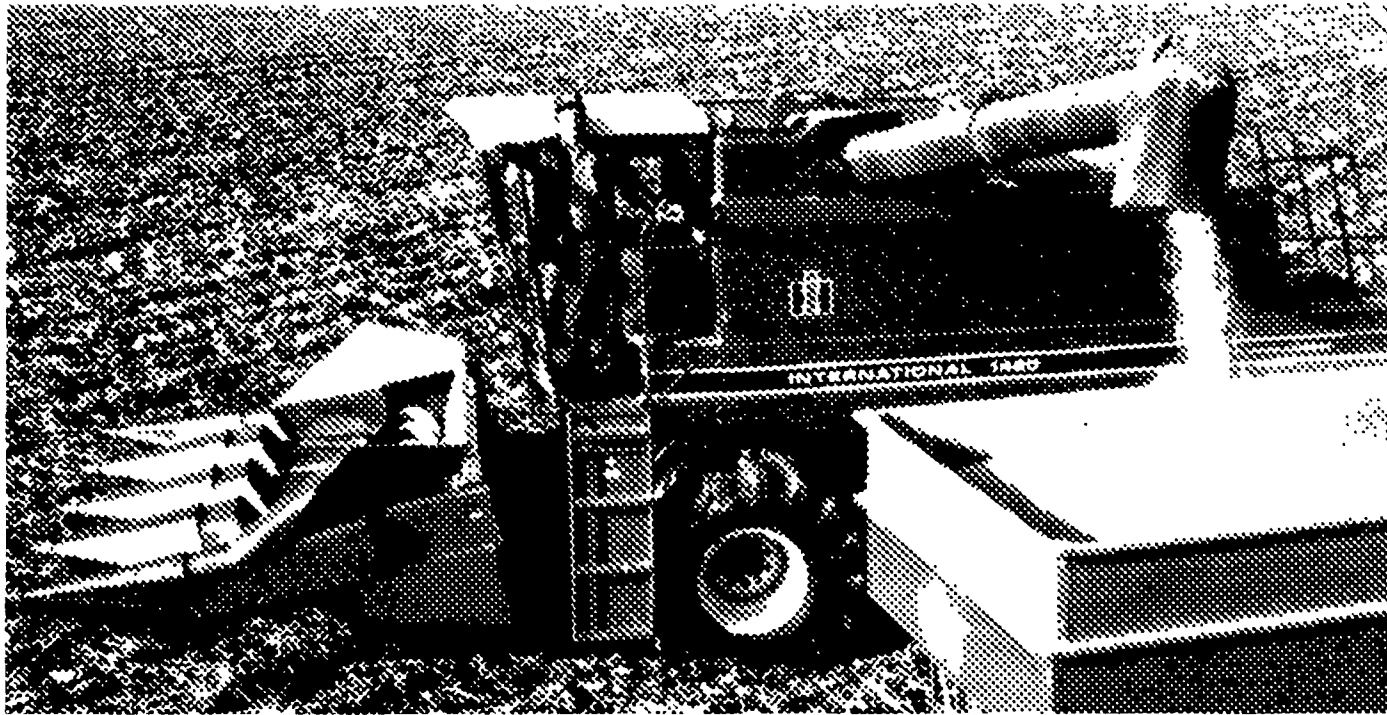

Axial-Flow Combines

SIMPLY MORE PRODUCTIVE IN THE FIELD

Over the past nine years the Case IH *axial-flow* combines have proven themselves to be more productive than the combines previously owned by our customers. In tall crops, short crops or down crops; bumper crops or drought crops the *axial-flow* combines put more crop in the bin and, therefore, return more market dollars to you. The Case IH *axial-flow* is simply more productive in the field where the bragging stops.

HOOPER: *Axial-Flow* production specialists

1. Every new combine Hooper sells is expertly predelivered and started in the field by a professional combine mechanic; experienced in setting and adjusting for all common crops.
2. Hooper's professional combine mechanics drive fully equipped combine service trucks, stocked with commonly used wearing parts. When called to service or repair an *axial-flow* combine, they carry with them the tools and equipment to do the job and get you back to the field fast.
3. Hooper's Parts Department has the largest combine parts inventory in the East. Daily pick-ups at the Case IH Parts depot help to provide fast emergency parts availability. Hooper's expert combine PARTS service provides you minimum downtime and maximum productivity.

**INCREASE YOUR HARVEST PRODUCTIVITY -
WITH A **Case IH** AXIAL-FLOW COMBINE
FROM
C.B. HOOPER & SON, INC.**

GREAT VALUE

— COMBINES —

IH 1480 Axial Flow w/Mudhog AWD, 14.9x24, 67.00x34.00-30 Tires, A/C, Monitor, Electro-Hydraulic Controls, Excellent Condition (U2034)

IH 815 Hydro Combine, Diesel (U1844)

MF 850 Diesel Hydro, 1163 Cornhead, 15' Platform (U2249)

John Deere 6620 Sidehill, Diesel, Hydro, 1200 Hrs. (U2121)

JD 6620 Sidehill, 28Lx26 Tires, Hydro, Diesel, Grain Loss Monitor, 2446 Hours, 1983 (U2255)