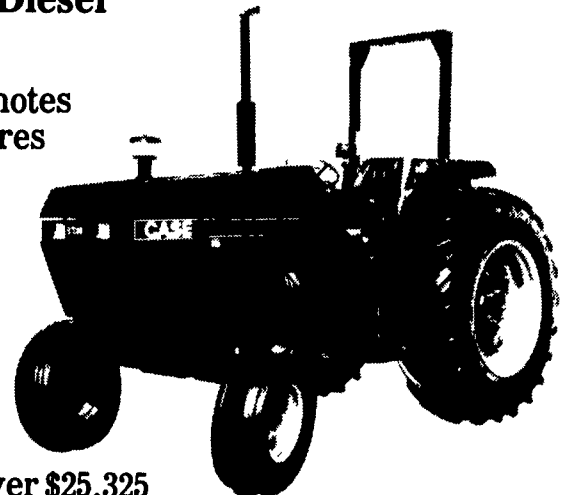

**CASE IH MODEL 96  
HYDRAULIC DRIVE RAKE**

**PRICED TO SELL**

Also **CASE IH MODEL 96  
GROUND DRIVE RAKE**  
w/Caster Wheels  
**PRICED TO SELL**  
**CALL FOR A GOOD DEAL**

**See Us For Your Compact  
Diesel Tractor Needs**

*The  
New  
Case IH  
Design  
Keeps  
You  
Going*

*All  
New  
Models  
235,  
245,  
255,  
265,  
275*

*You Have A Choice...*  
**Horsepower Sizes Available:  
18, 21, 24, 31 HP**  
**CALL (717) 626-4705**

**Don't Miss This One!**

**NEW CASE 1594 ROPS TRACTOR  
85 H.P. Diesel**

- Twin Remotes
- 18.4x34 Tires

NC 2024

List Price Over \$25,325

**SAVE OVER \$11,449**

**BUY NOW FOR ONLY \$13,875**

**ONLY 2 IN STOCK AT  
DISCOUNT PRICES**

**NEW High-Speed Row  
Runner  
Case International 183  
Row Crop Cultivator**

You can't beat the 183 for efficient, high-speed cultivation. With  
Vibra™ tine tooling, you'll get aggressive weeding and close-to-the-  
row cultivation. Parallel linkage gangs maintain rigid alignment.