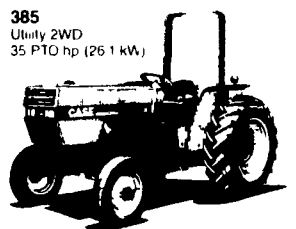

- Easy To Operate
- Simplified Fixed Chamber Design
- 4 Ft. (1.22m) Wide Baler w/Dense Outer Shell

SPECIAL OFFER

**On Excellent Used
CASE 1896 ALL WHEEL DRIVE
Tractor w/Cab, Air, Heater, Power
Shift, Less than 600 Hrs., 18.4x38
Radial Tires**

List Price... \$6,600

SPECIAL ONLY \$3,995
(Lift Cyl. & Hoses Extra)

**NEW IH 234 TRACTOR
18 H.P. Diesel**

w/3 Pt. Hitch
& Mid-Mount
Woods 60"
Mower
NC 1941

List Price
Over ~~\$8,052~~

**DISCOUNT
SPECIAL..... \$5,950**

One Only

One Only Special!

**BRAND NEW 52 H.P. CASE IH
ROW CROP
DIESEL
TRACTOR**

w/ROPS, Hyd.
Remote, 16.9x30
Tires & 7.50x16
Front Tires,
NC 1462

List Price Over \$19,342

SPECIAL ONLY..... \$12,500

You've never seen so much in a tractor until you've seen the new Case IH 85 Series

You'll get more comfort more productivity and versatility features than ever starting with the new air conditioned Case IH cab, deluxe 4-way-adjustable fabric seat, roomy off-the-deck console controls and unrestricted visibility. There's a smooth-working 8F 4R synchromesh transmission, 16F/8R power shift available for all models. Take your choice of row crop, low profile utility, heavy duty cast and center line MFD axles (row crop axle and MFD for the 585, 685, 885). Any way you look at it you get more tractor for your money with a new Case IH 85 Series tractor.