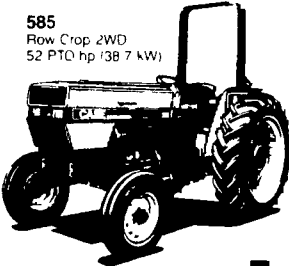

- Easy To Operate
- Simplified Fixed Chamber Design
- 4 Ft. (1.22m) Wide Baler w/Dense Outer Shell

SPECIAL OFFER

**On Excellent Used
CASE 1896 ALL WHEEL DRIVE
Tractor w/Cab, Air, Heater, Power
Shift, Less than 600 Hrs., 18.4x38
Radial Tires**

List Price... \$6,600

SPECIAL ONLY \$3,995
(Lift Cyl. & Hoses Extra)

**NEW IH 234 TRACTOR
18 H.P. Diesel**

w/3 Pt. Hitch
& Mid-Mount
Woods 60"
Mower
NC 1941

List Price
Over ~~\$8,052~~

**DISCOUNT
SPECIAL..... \$5,950**

One Only

One Only Special!

**BRAND NEW 52 H.P. CASE IH
ROW CROP
DIESEL
TRACTOR**

w/ROPS, Hyd.
Remote, 16.9x30
Tires & 7.50x16
Front Tires,
NC 1462

List Price Over \$19,342

SPECIAL ONLY..... \$12,500

You've never seen so much in a tractor until you've seen the new Case IH 85 Series

You'll get more comfort more productivity and versatility features than ever starting with the new air conditioned Case IH cab, deluxe 4-way-adjustable fabric seat, roomy off-the-deck console controls and unrestricted visibility. There's a smooth-working 8F 4R synchromesh transmission, 16F/8R power shift available for all models. Take your choice of row crop, low profile utility, heavy duty cast and center line MFD axles (row crop axle and MFD for the 585, 685, 885). Any way you look at it you get more tractor for your money with a new Case IH 85 Series tractor.