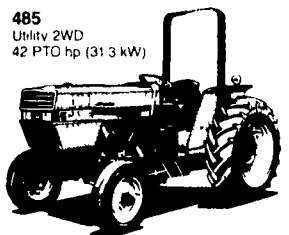

- Easy To Operate
- Simplified Fixed Chamber Design
- 4 Ft. (1.22m) Wide Baler w/Dense Outer Shell

SPECIAL OFFER

**On Excellent Used
CASE 1896 ALL WHEEL DRIVE
Tractor w/Cab, Air, Heater, Power
Shift, Less than 600 Hrs., 18.4x38
Radial Tires**

List Price... \$6,600

SPECIAL ONLY \$3,995
(Lift Cyl. & Hoses Extra)

**NEW IH 234 TRACTOR
18 H.P. Diesel**

w/3 Pt. Hitch
& Mid-Mount
Woods 60"
Mower
NC 1941

List Price
Over ~~\$8,052~~

**DISCOUNT
SPECIAL..... \$5,950**

One Only

One Only Special!

**BRAND NEW 52 H.P. CASE IH
ROW CROP
DIESEL
TRACTOR**

w/ROPS, Hyd.
Remote, 16.9x30
Tires & 7.50x16
Front Tires,
NC 1462

List Price Over \$19,342

SPECIAL ONLY..... \$12,500

You've never seen so much in a tractor until you've seen the new Case IH 85 Series

You'll get more comfort more productivity and versatility features than ever starting with the new air conditioned Case IH cab, deluxe 4-way-adjustable fabric seat, roomy off-the-deck console controls and unrestricted visibility. There's a smooth-working 8F 4R synchromesh transmission, 16F/8R power shift available for all models. Take your choice of row crop, low profile utility, heavy duty cast and center line MFD axles (row crop axle and MFD for the 585, 685, 885). Any way you look at it you get more tractor for your money with a new Case IH 85 Series tractor.