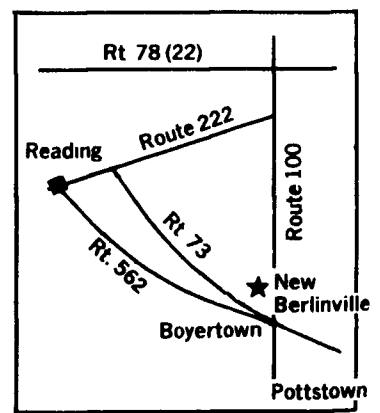

USED EQUIPMENT

Used JD 4450 w/MFWD

TRACTORS

JD 8630 w/Folding JD 335 Disk
JD 8450, low hrs., w/Folding JD 335 Disk
JD 4630 w/duals, PS, engine overhauled $17,000
IH 1486 w/Duals $15,900
IH 350 w/Loader . . . . . $ 1,700
Ford 3000, reconditioned . . . . . $ 5,000
MF 1105 w/Cab $12,500
MF 165 Dsl. . . . . $ 4,900
IH 240 w/Loader . . . . . $ 3,000
JD 2010, need engine work . . . . . $ 1,200
AC D14 . . . . . $ 2,500
Long 450 Dsl. . . . . $ 4,500
JD 90 Skid Loader . . . . . $ 4,000
Oliver 1855 . . . . . $ 5,500
Oliver 1650 . . . . . $ 3,900
IH 656 . . . . . $ 5,500
Ford 9N w/Rotary Cutter . . . . . Coming In
Ferguson 20 w/Woods Belly Mower . . . . . Coming In

COMBINES

JD 6620 Side Hill w/643 C.H. & 215 Flex, Reconditioned $53,000
JD 6620 Side Hill $37,000
JD 444 Corn Head . . . . . $ 4,500
JD 443 Corn Head . . . . . $ 5,500
JD 215 Flex Head . . . . . $ 4,500
JD 215 Rigid Head . . . . . $ 3,500

PLANTERS

JD 4RN Max Emerge $4,900
JD 4R Cons. $5,500
JD 7000, 4RW. . . . . $ 4,200
JD 4 Row Consv. Liquid . . . . . $ 5,400
(4) JD 6R Consv. Liquid . . . . . Starting at $ 7,500
IH 400, 4R. . . . . $ 1,200

TILLAGE

IH 370 12' Disk . . . . . $ 1,800
Assortment of JD & Ford 2-3 Bottom Plows

HAY & HARVESTING

JD 1219 Mower Conditioner . . . . . $ 5,900
JD 336 Baler . . . . . $ 4,500
JD 14T Baler . . . . . $ 1,200
Gehl 1500 Round Baler . . . . . $ 3,500
NH 851 Round Baler . . . . . $ 4,500
JD 894 Rake . . . . . $ 500
IH 720 Harvester w/2 Heads . . . . . $ 3,500
NI 218 Sprader . . . . . $ 1,900
JD 40 Spreader . . . . . $ 1,600
NI 200 Bushel Manure Spreader . . . . . $ 1,500
NH 130 Bu. Manure Spreader . . . . . Coming In

TOBIAS EQUIPMENT CO., INC.

Halifax, PA 17032
Phone: 717-362-3132

ERB & HENRY EQUIP., INC.

We Ship Parts Daily U.P.S.
One Mile North of Boyertown in
New Berlinville, PA. 19545
Ph: (215) 367-2169
Daily 7-5:30; Sat. 7-3