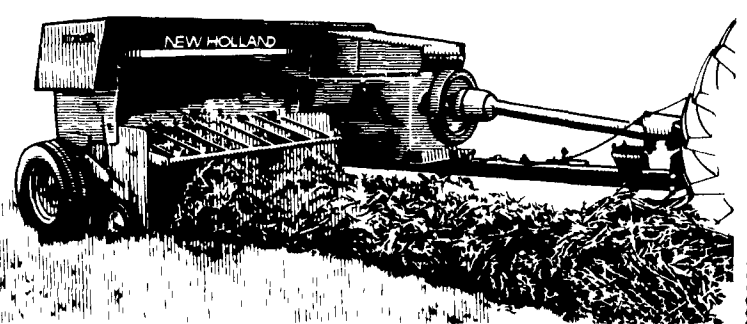

FORD NEW HOLLAND GIVES YOU THE BEST BALER AND THE BEST BALERMAN!

311 Baler

The Model 311 baler offers the best baling features.

- Super Sweep pickup—gets the short, fine hay ordinary pickups miss.
- Flow-Action[®] feeding system—high ca-

- or -

8.9% FINANCING FOR 48 MO.

- or -

\$475⁰⁰ DIVIDEND FOR CASH PLUS \$150⁰⁰ FOR A BALE THROWER.

316 Baler

For dense, uniform bales, take a look at the Model 316 baler. It's a rugged baler packed with features for high-capacity baling. From the wide Super-Sweep pickup to the most consistent knotter, it's got it all.

326 Baler

The Model 326 baler is rugged and reliable. It's a 14" x 18" baler to handle big-volume haying! The 75-inch Super-Sweep pickup gets the short, fine hay that ordinary pickups miss. And, the Flow-Action[®] feeding system gives you dense, well-shaped bales. Stop in and see one today.