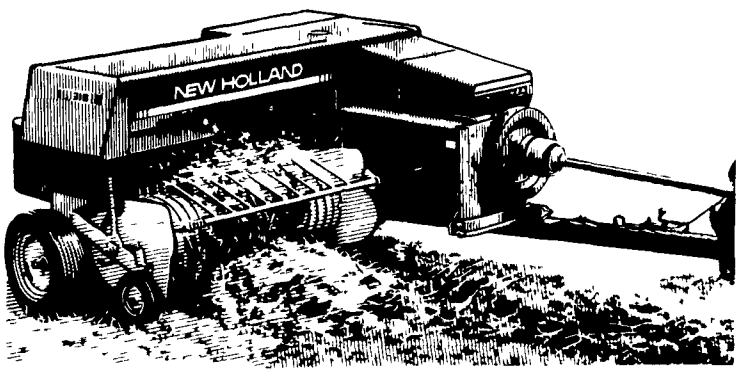

FORD NEW HOLLAND GIVES YOU THE BEST BALER AND THE BEST BALERMAN!

311 Baler

The Model 311 baler offers the best baling features.

- Super Sweep pickup—gets the short, fine hay ordinary pickups miss.
- Flow-Action[®] feeding system—high ca-

capacity, uniform bale shape.

- Dependable knotters—go thousands of bales without a miss.

BUY NOW AND CHOOSE:

FREE FINANCE TO 9-1-87

- or -

0% FINANCING FOR 12 MO.

- or -

5.9% FINANCING FOR 24 MO.

- or -

8.9% FINANCING FOR 48 MO.

- or -

\$475⁰⁰ DIVIDEND FOR CASH PLUS \$150⁰⁰ FOR A BALE THROWER.

316 Baler

For dense, uniform bales, take a look at the Model 316 baler. It's a rugged baler packed with features for high-capacity baling. From the wide Super-Sweep pickup to the most consistent knotter, it's got it all.

326 Baler

The Model 326 baler is rugged and reliable. It's a 14" x 18" baler to handle big-volume haying! The 75-inch Super-Sweep pickup gets the short, fine hay that ordinary pickups miss. And, the Flow-Action[®] feeding system gives you dense, well-shaped bales. Stop in and see one today.