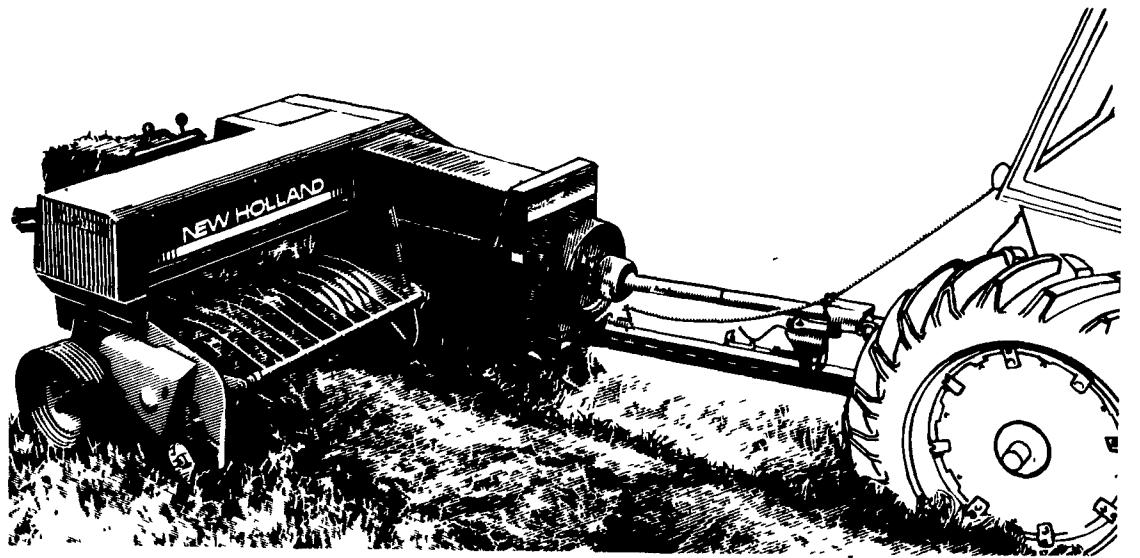

FORD NEW HOLLAND GIVES YOU THE BEST BALER AND THE BEST BALERMAN!

311 Baler

The Model 311 baler offers the best baling features.

- Super Sweep pickup—gets the short, fine hay ordinary pickups miss.
- Flow-Action[®] feeding system—high ca-

capacity, uniform bale shape.

- Dependable knotters—go thousands of bales without a miss.

BUY NOW AND CHOOSE:

FREE FINANCE TO 9-1-87

- or -

0% FINANCING FOR 12 MO.

- or -

5.9% FINANCING FOR 24 MO.

- or -

8.9% FINANCING FOR 48 MO.

- or -

\$475⁰⁰ DIVIDEND FOR CASH PLUS \$150⁰⁰ FOR A BALE THROWER.

316 Baler

For dense, uniform bales, take a look at the Model 316 baler. It's a rugged baler packed with features for high-capacity baling. From the wide Super-Sweep pickup to the most consistent knotter, it's got it all.

326 Baler

The Model 326 baler is rugged and reliable. It's a 14" x 18" baler to handle big-volume haying! The 75-inch Super-Sweep pickup gets the short, fine hay that ordinary pickups miss. And, the Flow-Action[®] feeding system gives you dense, well-shaped bales. Stop in and see one today.