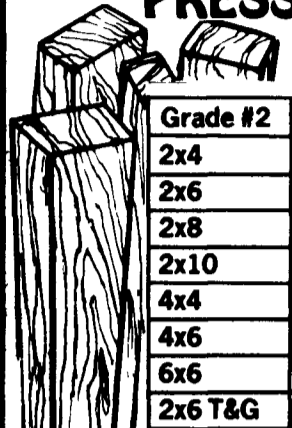

CARTER

Lumber

- QUALITY MERCHANDISE
- SELECTION • SERVICE
- GUARANTEED SATISFACTION

PRESSURE TREATED LUMBER

- Resists rot & decay • 30 yr. warranty
- Great for outdoor projects .40 retention

Grade #2	8'	10'	12'	14'	16'	18'	20'	22'	24'
2x4	1.99	2.65	3.25	3.95	4.95	—	—	—	—
2x6	3.75	4.15	5.69	6.55	7.89	—	—	—	—
2x8	4.99	6.25	7.99	8.65	10.29	—	—	—	—
2x10	5.95	7.55	11.09	14.99	17.09	—	—	—	—
4x4	3.99	6.79	7.75	8.55	11.45	—	—	—	—
4x6	7.59	9.65	12.35	14.19	17.49	19.65	23.39	—	—
6x6	13.89	15.59	19.19	21.85	28.09	31.59	35.89	42.05	48.69
2x6 T&G	4.19	4.85	6.59	7.35	8.89	—	—	—	—

FABRAL

METAL ROOFING & SIDING ©

SPECIAL STRONG RIB ALUMINUM
\$35.75
 100 SQ. FT.
 36" NET COVERAGE

SPECIAL GRAND RIB 3 PAINTED STEEL
 29 Gauge
\$46.75
 Reg. \$48.00
 100 Sq. Ft.
 36" Net Coverage

GRAND RIB 3 GALVANIZED 29 GAUGE
\$35.00
 100 SQ. FT.
 36" NET COVERAGE

1 1/2" CORRUGATED GALVANIZED 29 GAUGE
\$37.25
 100 SQ. FT.

CUSTOM LENGTHS AVAILABLE AT NO EXTRA COST!
 ASK FOR OUR LOW PRICES ON ROOF TRUSSES

DIMENSION LUMBER

	8'	10'	12'	14'	16'	18'	20'
2"x4"	1.85	2.37	2.80	3.26	3.99	4.74	5.27
2"x6"	2.80	3.36	3.99	4.62	5.34	7.20	8.00
2"x8"	3.84	4.79	5.75	6.81	7.98	9.84	10.93
2"x10"	6.07	7.58	9.10	10.62	11.95	14.25	15.83
2"x12"	7.74	9.68	11.62	13.55	15.49	17.96	19.96

22' 24' 26' Lengths Available

CRABGRASS PREVENT

- 18" x 4" x 8" crabgrass control
- Helps keep out crabgrass, foxtail, and goose grass
- 5,000 sq. ft. coverage

\$6.89

WEED & FEED

- 18" x 3" x 5" premium Weed & Feed
- Contains slow release nitrogen
- 5,000 sq. ft. coverage