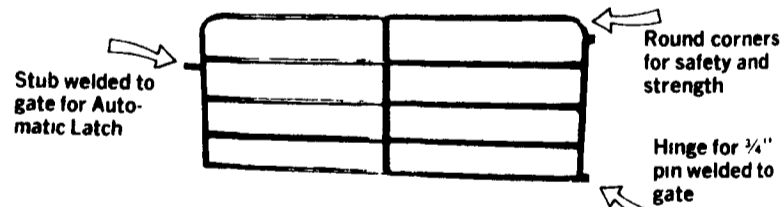

And with the Uebler weight computer you can weigh out all your feeds high moisture corn, silage even haylage. Saves feed and eliminates over or under feeding.

So call your local dealer today and learn more about Uebler's fantastic new line of "2-IN-1" Feeding Machines. **UEBLER OUTPERFORMS...** and we want you to know why!

UEBLER FEEDING MACHINES
EQUIPMENT

SPECIAL PRICES
On All Carts
In Stock

CALL FOR FREE DEMONSTRATION

Two Convenient Locations

automatic farm systems
Dairy Division

608 Evergreen Road Lebanon, PA 17042 (717) 274-5333
RD 2 Box 271 East Earl, PA 17519 (717) 354-0584

GATES and FENCING

Standard Heights For Gates & Fencing:
• 38" High - 4 Bar • 48" High - 5 Bar • 54" High - 6 Bar

NOTE:

- 13 Ga. steel 15% heavier than 14 Ga. steel
- 13 Ga. steel 45% heavier than 16 Ga. steel
- 13 Ga. steel 85% heavier than 18 Ga. steel