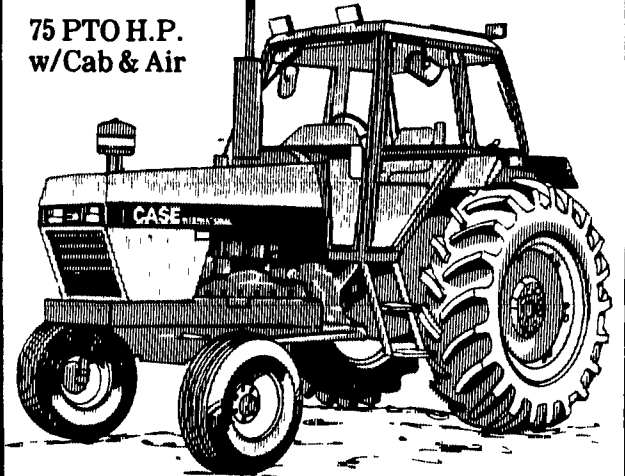

We Ship UPS

CASE IH 2294
2 WD, 131 H.P.

12 Speed, Power Shift Transmission,
True Ground Speed Sensor

8.8% FINANCE OR CASH REBATES

NEW FOR 1987
CASE IH 900 CYCLO AIR PLANTER

Planter For All Conditions.
Ready For No-Till When
You Are

On Display

8.8% Finance
OR
Waiver Till June 1, 1987
OR
CASH REBATES

You've Never Seen So Much In A
Tractor Until You've Seen The
CASE IH 1494 TRACTOR

75 PTO H.P.
w/Cab & Air

Also In Stock:
Case IH 1594 4WDw/Cab & Air

GOOD CLEAN USED EQUIPMENT

HAY & FORAGE

- NH 442 Disc Mower
- NH 479 Haybine
- NH 489 Haybine
- AC Mower Conditioner
- NH 67 Baler
- NH 276 Baler
- NH 320 Baler w/Thrower
- NH 326 Baler w/Thrower
- NH 68 Baler
- NI Wheel Rake
- NH #8 Wagon
- Fox Forage Box Wagon
- Little Giant Elev 24 Ft & 36 Ft
- Gehl 99 Blower
- IH 56 Blower
- NH 2 Row Snapper
- NH 770 Harvester
- NH 707 Harvester
- NH Super 717 Harvester
- 2 Row Nice