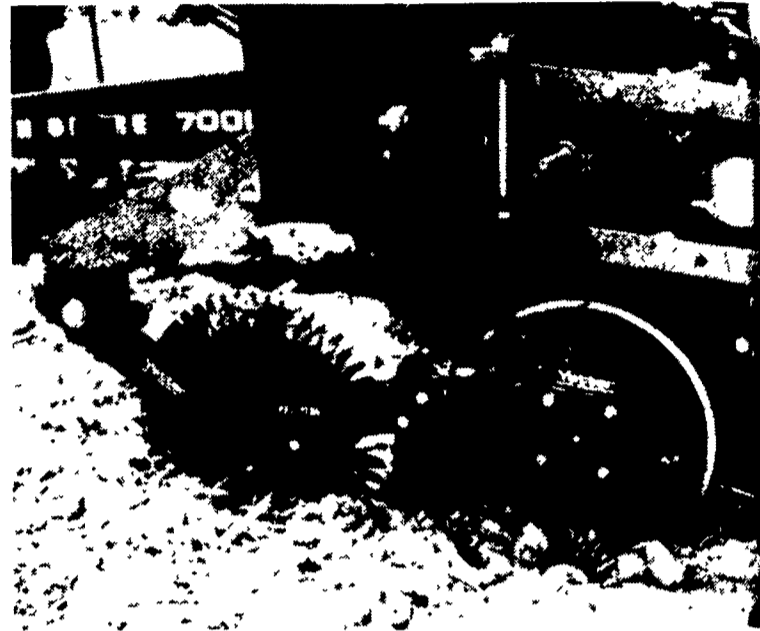

PEORIA, Ill. — Yetter fertilizer coulters attachments accurately place either dry or suspension fertilizers beneath the trash, directly alongside the seedbed where it can be utilized for maximum effectiveness. Designed

for conventional or conservation tillage, these coulters are quickly and easily mounted with a versatile bracket.

Models are available for John Deere, Kinze, Case IH, White, New Idea and Allis-Chalmers pull-type and 3-point planters, grain drills and row crop cultivators. These efficient, inexpensive units cut clean, narrow slots with minimum soil disturbance, unlike conventional double disc openers that throw soil out to the side and leave a wide, v-shaped trench.

Echo's EG-750 portable generator runs for five hours on a tank of fuel.

SELL  
IT  
WITH  
A  
LANCASTER  
FARMING  
CLASSIFIED

New Yetter fertilizer coulters cut through surface trash in conservation tillage system to place dry or suspension fertilizers.