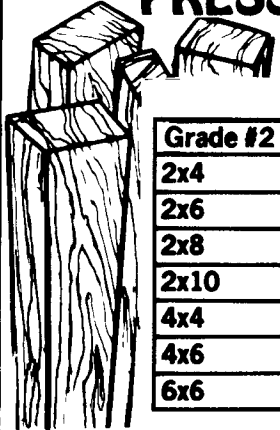

CARTER

Lumber

- QUALITY MERCHANDISE
- SELECTION • SERVICE
- GUARANTEED SATISFACTION

PRESSURE TREATED LUMBER

- Resists rot & decay • 30 yr. warranty
- Great for outdoor projects .40 retention

Grade #2	8'	10'	12'	14'	16'	18'	20'	22'	24'
2x4	1.99	2.65	3.25	3.85	4.79	—	—	—	—
2x6	3.49	3.95	5.29	6.15	7.45	—	—	—	—
2x8	4.85	5.90	7.75	8.19	9.69	—	—	—	—
2x10	5.39	6.75	10.79	13.19	14.59	—	—	—	—
4x4	3.90	6.45	7.35	8.75	10.45	—	—	—	—
4x6	7.29	9.35	11.80	13.09	17.05	19.65	23.30	—	—
6x6	13.75	15.25	19.19	21.50	26.55	30.55	35.49	40.75	48.19

4'x8' PLYWOOD

ASSOCIATION GRADE STAMP

	1/4"	3/8"	1/2"	5/8"	3/4"
GIS EXTERIOR YP	—	9.95	12.15	15.25	17.09
CDEXTERIOR	—	7.25	7.19	10.59	12.69
T&G UNDERLAY	—	—	—	12.79	14.79

FABRAL

METAL ROOFING & SIDING ©

SPECIAL STRONG RIB ALUMINUM

\$37.25
100 SQ. FT.

CUSTOM LENGTHS AVAILABLE AT NO EXTRA COST!
ASK FOR OUR LOW PRICES ON ROOF TRUSSES

DIMENSION LUMBER

	8'	10'	12'	14'	16'	18'	20'
2"x4"	1.59	2.30	2.73	3.44	3.99	4.86	5.40
2"x6"	2.55	3.20	3.84	4.90	5.89	7.38	8.20
2"x8"	3.68	4.60	5.52	6.81	8.19	10.08	11.20
2"x10"	6.15	7.67	9.20	10.73	11.49	14.40	16.00
2"x12"	7.90	9.88	11.86	13.83	15.81	18.32	20.36