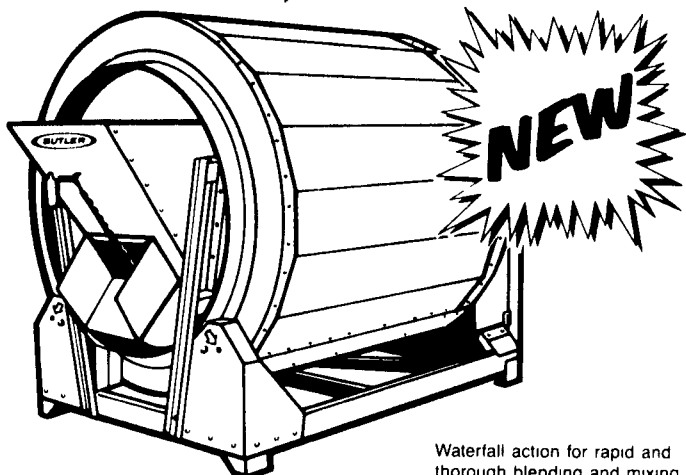

Livestock Systems

builds performance leaders

**Better mixing action
than round designs
AND PRICED RIGHT!
ONLY \$7,873.000**

Waterfall action for rapid and thorough blending and mixing

The new Butler "Polygon" Ensilmixer[®] is one of a kind. The unique, 20-panel polygon drum design, with special mixing paddles, has a waterfall type mixing action superior to that of round design mixers. And the "Polygon" Ensilmixer is priced right too!

The drum is made of stainless steel, which has a smoother polished surface, with less cling of wet, sticky materials to the polygon drum sides for more efficient mixing.

And, exclusive loading hopper design eliminates hopper dead spot. Quality of mix is unequalled, with a complete blending in generally 3-5 minutes.

Choice of Butler-built electronic scale system or mechanical beam scale.

100 cu. ft. (80 bushel) and 170 cu. ft. (145 bushel) mixing capacity sizes.

*Price includes Model 100 mixer, mechanical scales and 3 H.P. motor. Does not include freight and installation. Participating dealers.