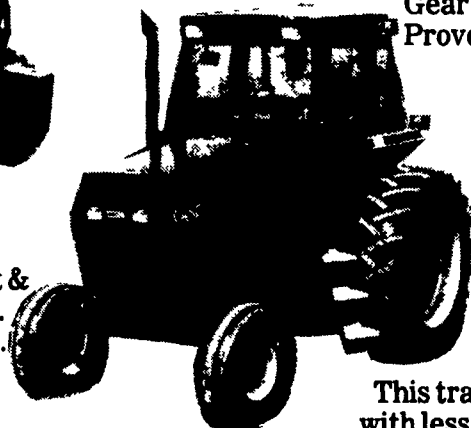

★
INTERCOURSE, PA

★
MIDDLETOWN, DE

**EARLY
RISER PLANTERS
NEW 900 SERIES
CYCLO AIR Planters**

Available from 4 to 16 Rows. Truly the planter
designed for accurate seed depth and early
emergence.

CALL FOR PRICES

**NONE BETTER FOR
SEED METERING &
RELIABLE CROP
STANDS**

**5100
GRAIN
DRILLS**

SIZES AVAILABLE

24x6 | All With
20x6 | Depth
18x7 | Press Wheels

TRACTORS

From 15 HP to 400 HP!

CASE-IH Tractors Feature
Reliable Engines and Drivetrains
for Years of Satisfaction.

**MODEL
235, 18 HP**
Gear or Hydro Trans
Proven Diesel Power

MODEL 685 AWD, 62 HP
Centerline MFWD, Fuel Efficient &
High Torque 239 CID IH Engine.
Compare with any other tractor.
There's no other like it.