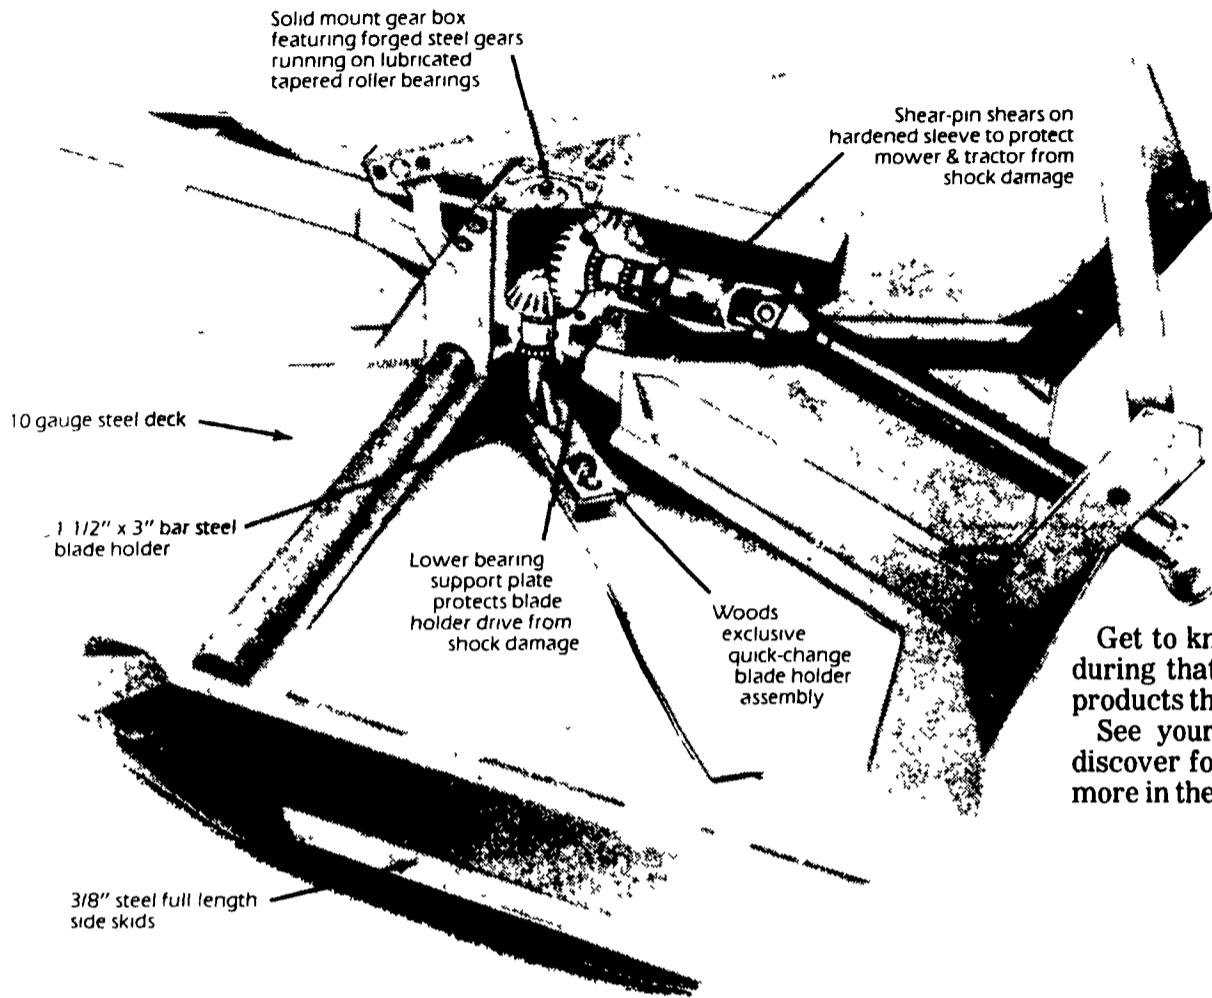

WOODS' M5 DIXIE CUTTER

Worth More In The Long Run

Woods' M5 Dixie Cutter cuts and shreds a five foot swath. It has a direct gear drive with a heavy-duty gear box and is available in models for rear-mounting on 3-point hitch, fast-hitch or AC snap-coupler.