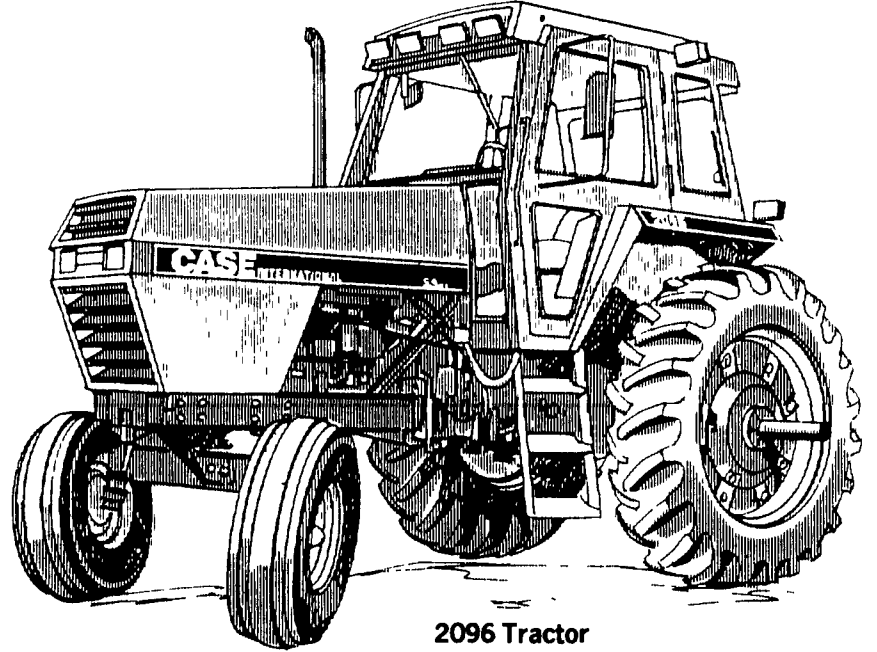

1896 Tractor

2096 Tractor

CHECK WITH THESE DEALERS FOR MONEY SAVING DEALS

PA DEALERS

LAMB'S FARM MACHINERY
horndale, PA
215-269 2676

M & R EQUIPMENT, INC.
New Park PA
717 993-2511

INCH EQUIPMENT CO.
McAllisterville, PA
717 463 2191

WARNER TRACTOR & EQUIPMENT, INC.
Troy PA
(717) 297 2141

MORRIS INTERNATIONAL INC.
Everett PA
814-652 6101

MIFFLINBURG FARM SUPPLY
Route 45
Mifflinburg PA
717-966-3114

GEORGE W. KINSMAN, INC.
516 Main St
Honesdale, PA 18431
717 253-3440

COOPERS HDWE, INC.
Turbotville Pa 17772
717 649 5115
1 800 441 FARM

HINES EQUIPMENT
Cresson, Pa 16630
814-886-4183

A.L. HERR & BRO.
312 Park Ave
Quarryville PA
(717) 786-3521

ECKROTH BROS. FARM EQUIP.
RD 2, New Ringgold, PA
717-943-2131

C.B. HOOBER & SON
Intercourse PA
717 768-8231

RINGTOWN FARM CO., EQUIPMENT
RD #1 Box 3A
Ringtown, PA
717 889-3184

C & P FULTZ EQUIPMENT
Rt 45 East
Spring Mills, Pa 16875
814-422-8805

MELVIN J. SHEFFER, INC.
121 Railroad Street
Hanover, PA
717 637 3808

MANOR EQUIPMENT, INC.
Wheatfield PA 18356
Sinking Spring, PA 19608
215-678 0828

VOUGH & SONS, INC.
Bangor PA
215-588 5922

C.H. WALTZ SONS, INC.
Cogan Station, PA
717-435-2921

LIGONIER SALES & SERVICE
Ligonier, Pa 15658
412-238-5790

MESSICK FARM EQUIP.
Rheems Exit Rt 283
Elizabethtown, PA
717-367-1319

SIVERS EQUIPMENT CO.
Wyalusing, PA
717-746-3355

ZIMMERMAN'S FARM SERVICE
Bethel, PA
717-933-4114

CLARENCE WILSON & SON
Kimberton, PA
215-933 3581

BINKLEY & HURST BROS.
133 Rothsville Station Rd
Lititz, PA
(717) 626-4705

ERB & HENRY EQUIP., INC.
22-26 Henry Ave
New Berlinville, PA
1 Mile North of Boyertown
215-367-2169

WM. HOBENSACK'S SONS
1060 Greeley Ave
Ivlyland, PA
215-675-1610
215-343-2101

R.S. HOLLINGER & SON
Mountville, PA
717-285-4538

BENDER IMPLEMENT CO.
Somerset, PA
814-443-4611

NJ DEALERS

TRI COUNTY EQUIPMENT
Rt 40 & 557
Vineland, N J 08360
609-697-1414

COASTLINE, INC.
Rt 537 & 524
Freehold, N J 07728
201-780-4600

FARM-RITE INC.
Shiloh, NJ
609-451 1368

MD DEALERS

BIGGS INCORPORATED
34 Buckley Ave
Rising Sun, MD
301-658-5531

DE DEALERS

HOOBER EQUIP., INC.
Middletown, DE
302-378-9555