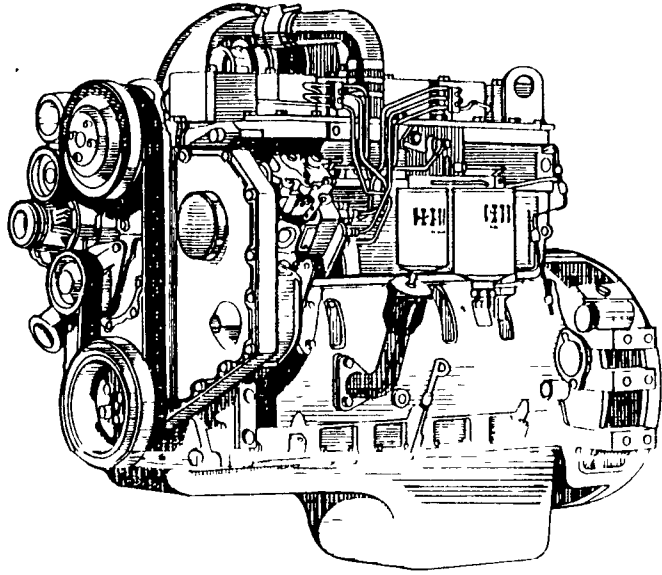

Nebraska Test Show...

CASE IH Model	HP	HP/HR/GAL	Torque Rise @ 80% Rated RPM
1896	95	16.7	28%
2096	115	17.3	20%