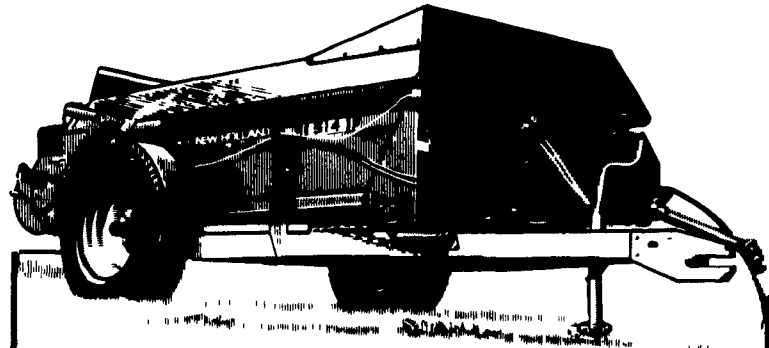

NEW HOLLAND OFFERS YOU UP TO 26% ADDITIONAL LOAD CAPACITY AT NO ADDED COST!

Purchase A New Holland Model 514, 520 or 680 Spreader With Slurry Sides And Get Up To 26% Additional Load Capacity

Bargains for early buyers

It really pays to think ahead. Because early buyers are getting a bargain on New Holland spreaders. Soon it will be spreading time and you'll want a rugged, dependable spreader that gets the job done fast. And that's what you get when you buy a New Holland Strong Box. So why wait? Take advantage of the special prices on New Holland spreaders now.

Check Out Our New Lower Prices on Skid Steer Loaders... Now Is The Time To Cash In On Extra Savings.

More stability, less spillback

The Model L-555 skid-steer loader from New Holland handles loads with greater efficiency. It's a highly maneuverable, dependable loader that lifts up to 1650 lbs. (SAE). The "555" has a longer wheelbase for greater stability, and an exclusive boom linkage that lets you put the load right where you want it. The "555" gives you a fast boom cycle time to speed up your big loading and unloading jobs! High-performance is a standard with New Holland loaders - stop in and run one today.