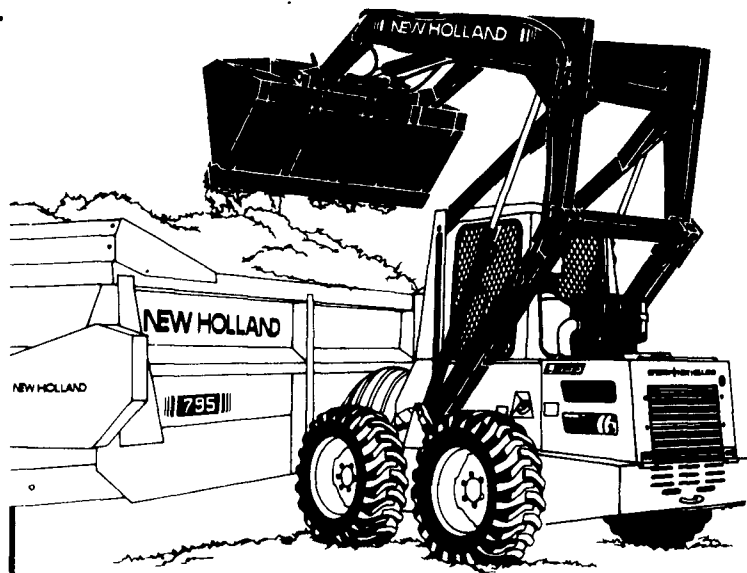

NEW HOLLAND OFFERS YOU UP TO 26% ADDITIONAL LOAD CAPACITY AT NO ADDED COST!

Purchase A New Holland Model 514, 520 or 680 Spreader With Slurry Sides And Get Up To 26% Additional Load Capacity

Bargains for early buyers

It really pays to think ahead. Because early buyers are getting a bargain on New Holland spreaders. Soon it will be spreading time and you'll want a rugged, dependable spreader that gets the job done fast. And that's what you get when you buy a New Holland Strong Box. So why wait? Take advantage of the special prices on New Holland spreaders now.

Check Out Our New Lower Prices on Skid Steer Loaders... Now Is The Time To Cash In On Extra Savings.

More stability, less spillback

The Model L-555 skid-steer loader from New Holland handles loads with greater efficiency. It's a highly maneuverable, dependable loader that lifts up to 1650 lbs. (SAE). The "555" has a longer wheelbase for greater stability, and an exclusive boom linkage that lets you put the load right where you want it. The "555" gives you a fast boom cycle time to speed up your big loading and unloading jobs! High-performance is a standard with New Holland loaders - stop in and run one today.