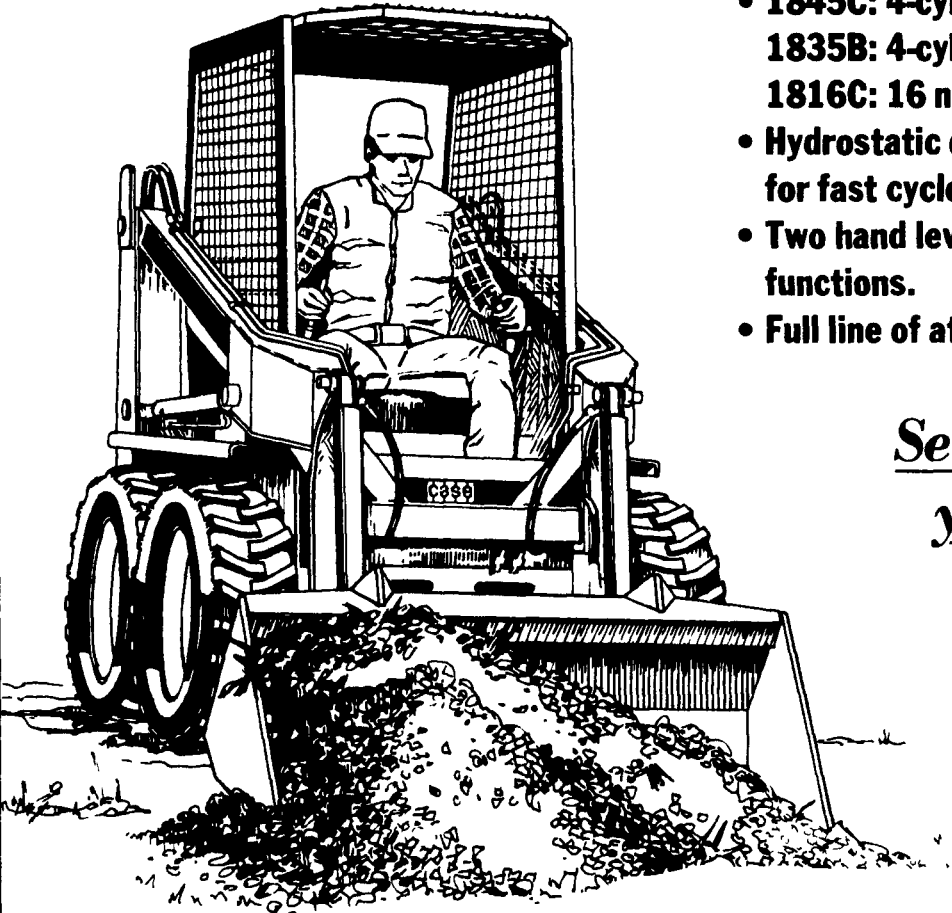

Top hands all around the farm

Case International Skid-Steer Uni-Loaders

For all-around usefulness on the farm, a Case International Uni-Loader® can be one of the handiest pieces of equipment you own. Compact and maneuverable, they'll go just about anywhere to make easy work of hard-to-handle lifting, loading, moving, leveling and digging jobs.

- 1845C: 4-cylinder, 51 net hp diesel.
- 1835B: 4-cylinder, 34 net hp diesel or 32 net hp gasoline.
- 1816C: 16 net hp, gasoline.
- Hydrostatic drive with infinitely variable speeds and 360° turns for fast cycles.
- Two hand levers control power, speed, direction and all loader functions.
- Full line of attachments including a backhoe extend job versatility.