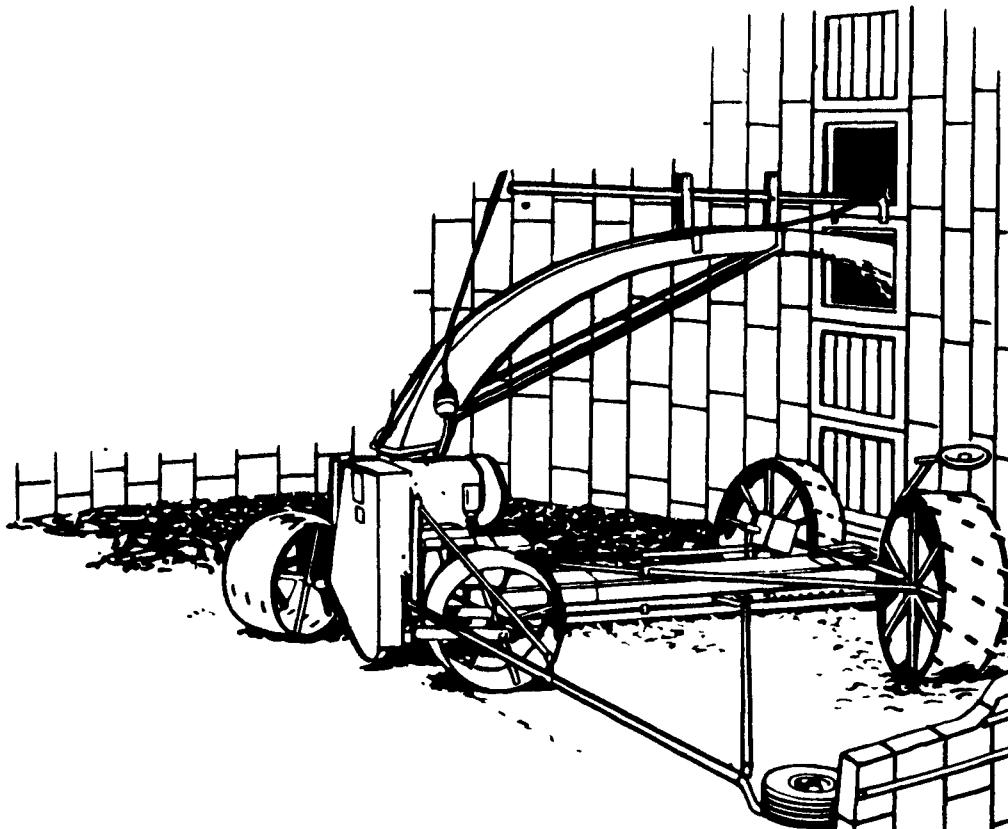

PATZ

SILO UNLOADER

Five Basic Reasons Why Patz is Better

1. Two big drive wheels, (30 inch diameter – replaces 18 inch).
2. Double-hook gathering chain equipped with claws and cutters.
3. Blower with adjustable blades.
4. Self leveling device provides uniform silage removal.
5. Raising hitch (optional) can be permanently mounted.