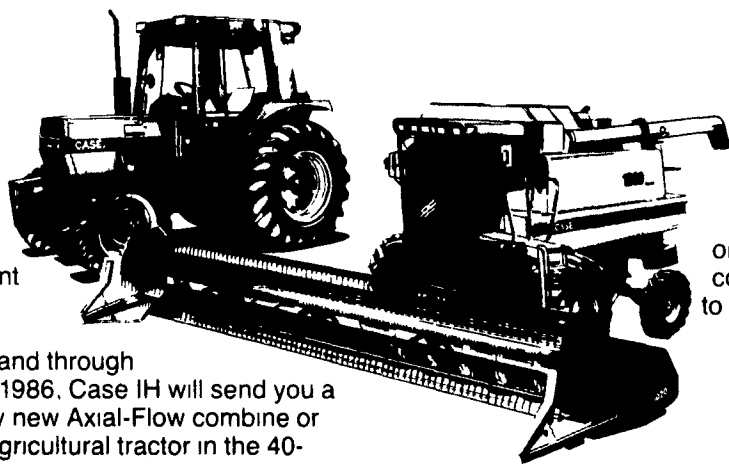

# It took an act of Congress to abolish the Investment Tax Credit . . .

## It took Case IH to replace it.

Case IH announces the ITC replacement Cash-Back Program.

Starting today and through December 31, 1986, Case IH will send you a check for every new Axial-Flow combine or new Case IH agricultural tractor in the 40-344 PTO hp range you purchase.