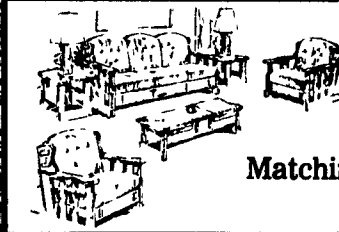

6 PC. PINE LIVING ROOM GROUP
With Party Ottoman In Antron Nylon
Reg. Ret. $1099.95
OUR CASH PRICE $299.95
Matching pair of lamps and shades
$35 CASH PRICE