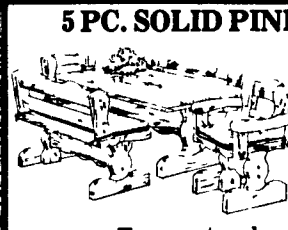

5 PC. SOLID PINE DINING ROOM
Table, 2 benches, 2 arm chairs
Reg. Ret. $749.95
OUR CASH PRICE $289.95
Free seat pads with purchase!

Liquidating For Manufacturer
75-3 PIECE DINETTE SETS
Table, (2) benches with upholstered seats
Reg. Ret. $229.95
OUR CASH PRICE $69.95
Affordable!