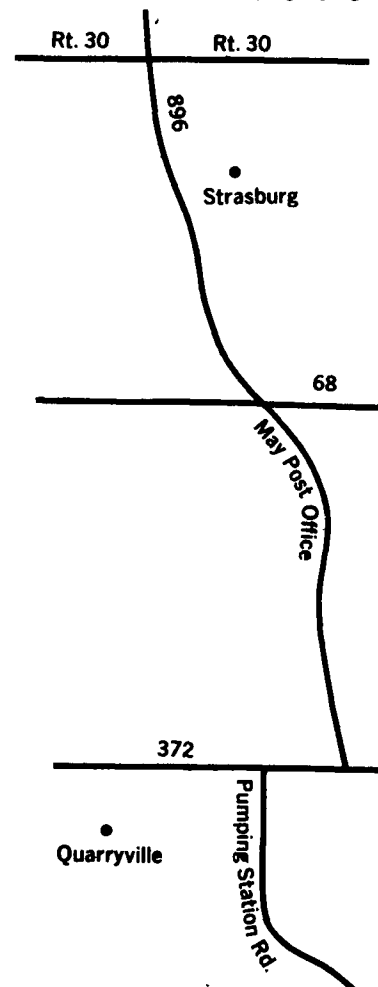

2008 Horseshoe Road

Lancaster, Pa. 17601

Ph. 717-299-3721

**PENNSYLVANIA TOBACCO AUCTION, INC. OPENING AUCTION**

DECEMBER 8, 1986

9:30 AM

Intercourse Location

**QUARRYVILLE AUCTION**