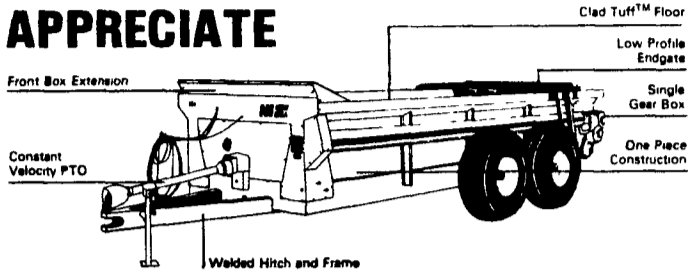

New New Idea Equipment

SPECIAL

Planter, 6 row narrow, double frame, no till coulters, dry fertilizer, granular insecticides

List.....	$17,348
SALE.....	'13,800
CASH DISCOUNT.....	-$500
Cash Price.....	'13,300
Liquid Fertilizer ILO Dry.....	-$500
Cash Price.....	'12,800

Other New Idea Equipment

360 SERIES SPREADERS

FEATURES YOU'LL APPRECIATE

Model 360 150 Bu.....	'3,247
Model 361 180 Bu. w/Front Ext., Hyd. Gate, Upper Beater, Used Tires.....	'4,527
Model 362 220 Bu. w/Front Ext., Hyd. Gate, Upper Beater, Regrooved Tires.....	'5,377
Model 363 320 Bu. w/Front Ext., Hyd. Gate w/2 Cyls., Upper Beater, Regrooved Tires.....	'7,400
Model 364 390 Bu. w/Front Ext., Hyd. Gate w/2 Cyls., Upper Beater, Regrooved Tires.....	'8,475

10% OFF On Spreader Prices Listed
Subject to Availability. Offer Ends 12/31/86

Eligible For 7.9% Financing Or
Waiver Until 5/1/87

BIGGS INCORPORATED

34 Buckley Ave.
Rising Sun, Md.

301/658-5531

Eckroth Bros. Farm Equipment

RD 2 Box 24A, New Ringgold, PA 17960

717-943-2131

7:30-5:30 Mon.-Fri. 7:30-4:00 Sat.

USED EQUIPMENT

USED TRACTORS

- MM G-900
- JD A w/cultivator
- JD Model B w/Cultivators
- Farmall 656 Hydro
- Case 1270
- Ford 9N
- IH 444, Gas
- IH 684, Nice
- IH 1066 w/Cab