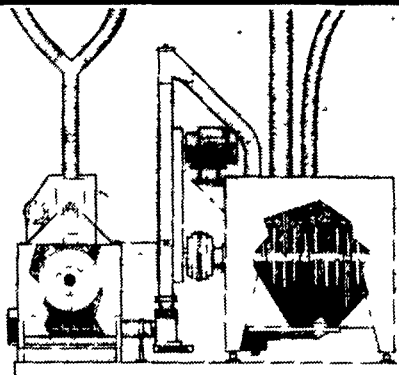

Complete Turnkey Computerized Sudenga Computa-Batch Milling And Batching System

System Is Only 2 Years Old!

Attractive Financing Terms Available - Can Assume Existing Lease