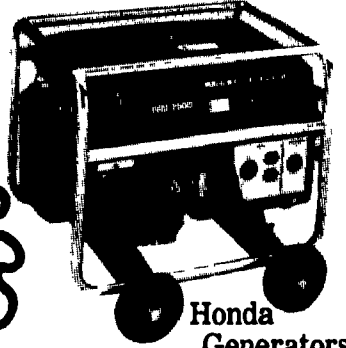

• Stow Roller, 1-Ton ..... \$3,900

• Case 1835 B Skid Loader,  
Used 1 Yr.  
SALE PRICE ..... \$8,900

• New Holland 555 Skid Loader  
w/Backhoe, Used 1 Yr.  
SALE PRICE ..... \$13,995

### STONE AND STOW MIXERS

1 1/4 BAG  
Model 17

Full 1 1/4 bag mixer • 7 models: 5 HP B&S (high speed or low speed axle), 7 HP Wisconsin, 7 HP B&S, 7 HP Honda, 7.5 HP Wisc. Robin and 1 1/2 HP Electric • 6.50x13 tires and wheels optional • Ball hitch optional

• USED CEMENT MIXERS...  
Prices Vary

CF-364  
All Purpose  
Size For  
Most  
Any  
Job

STONE TROWELING  
MACHINES... Prices Vary

### USED GENERATORS AND PUMPS

Honda  
Generators