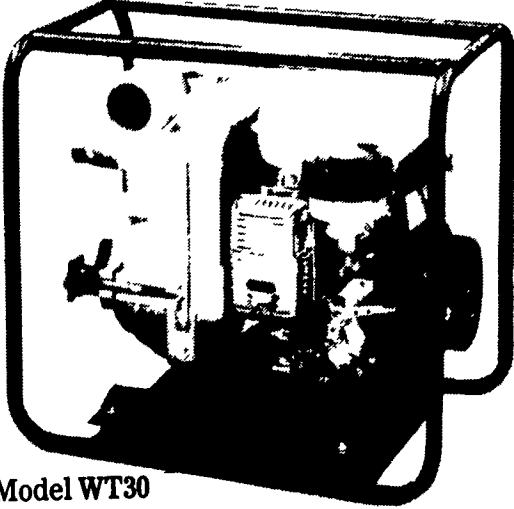

NEW & USED HONDA TRASH PUMPS

Model WT30