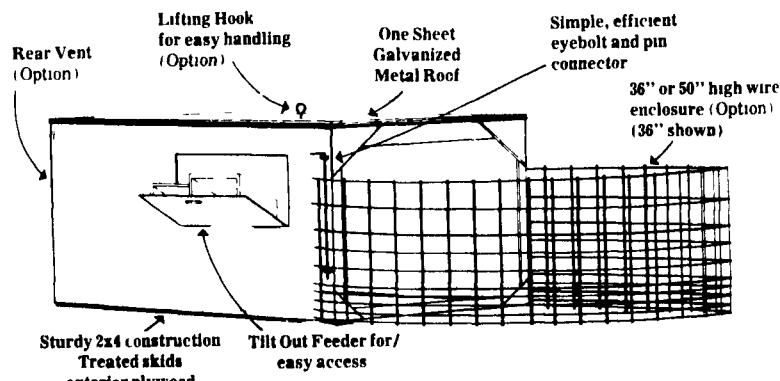

Compare the Stoltzfus Woodwork Calf Hutch

ALSO AVAILABLE: TRACK FOR FASTENING CALVES' CHAIN TO CEILING OF HUTCH

MFD. BY:

STOLTZFUS WOODWORK
Rt. 897 North - Gap, PA 17527
717-442-8972