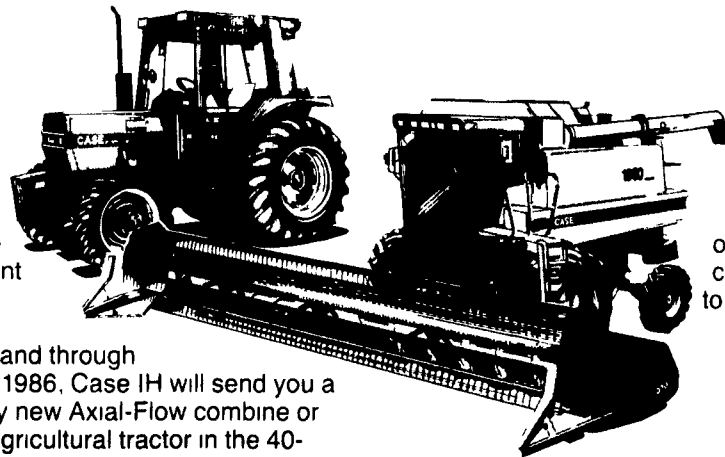

# It took an act of Congress to abolish the Investment Tax Credit . . .

## It took Case IH to replace it.

Case IH announces the ITC replacement Cash-Back Program

Starting today and through December 31, 1986. Case IH will send you a check for every new Axial-Flow combine or new Case IH agricultural tractor in the 40-344 PTO hp range you purchase.