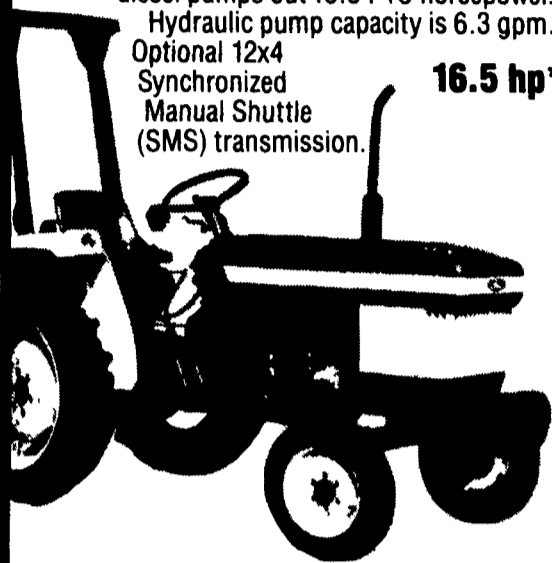

UTILITY COMPACT DIESELS... CHOOSE THE SIZE YOU NEED!

FORD 1310—IMPRESSIVE PERFORMANCE

If you want big performance in a small, economical package... you want the Ford 1310. Its 3-cylinder diesel pumps out 16.5 PTO horsepower. Hydraulic pump capacity is 6.3 gpm. Optional 12x4 Synchronized Manual Shuttle (SMS) transmission.

16.5 hp*

28.5 PTO HP COMPACT

The 1310 is ideal for small or specialty farms, businesses, or farms that need an economical utility tractor. Capacity hydraulics, 12x4 or optional SMS transmission, live PTO and many other features make it an ideal replacement for your aging chore tractor.