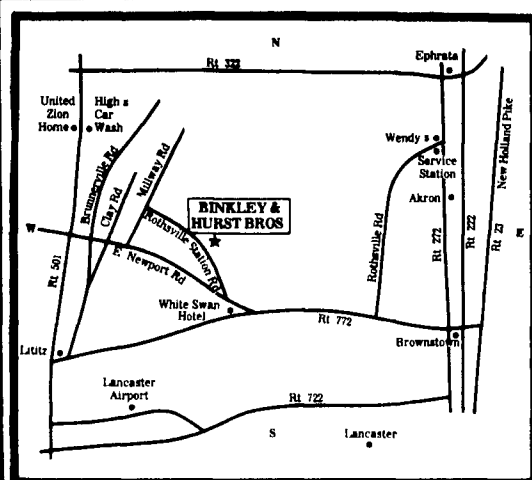

Check Our NEW ARRIVALS!

- Farmall 826 Hydro Diesel Wide Front Tractor
- Mustang 345 Skid Loader, Nice!
- Ford 801 Wide Front, Gas, Select-O-Speed w/Sauder Loader
- Steiger ST210 Wildcat 4 Wheel Drive Tractor w/Duals, Locally Owned... Cheap But Good Condition
- Case 2390 Tractor w/Cab, Air, Heater, Low Hrs... Priced Right
- IH 2400 Gas Powered Loader Tractor
- Case David Brown 1210 Diesel Tractor w/Loader, 65 HP Rating
- Case 850 Crawler Loader, No Cab, Low Priced & Good
- David Brown 990 Diesel Tractor, 53 HP Rating
- Coming... Case 2090 Cab, P. Shift, 1300 Hrs., Sharp..... **$14,500**

BINKLEY & HURST BROS. INC.

SALES PARTS SERVICE

133 Rothsville Station Rd.
Lititz, PA 17543
Located 1/2 Mile North of Rothsville
(717) 626-4705

Hours Mon-Fri 7 AM - 5 PM.
Sat 7 AM - 11:30 AM
Sun Closed - Lord's Day