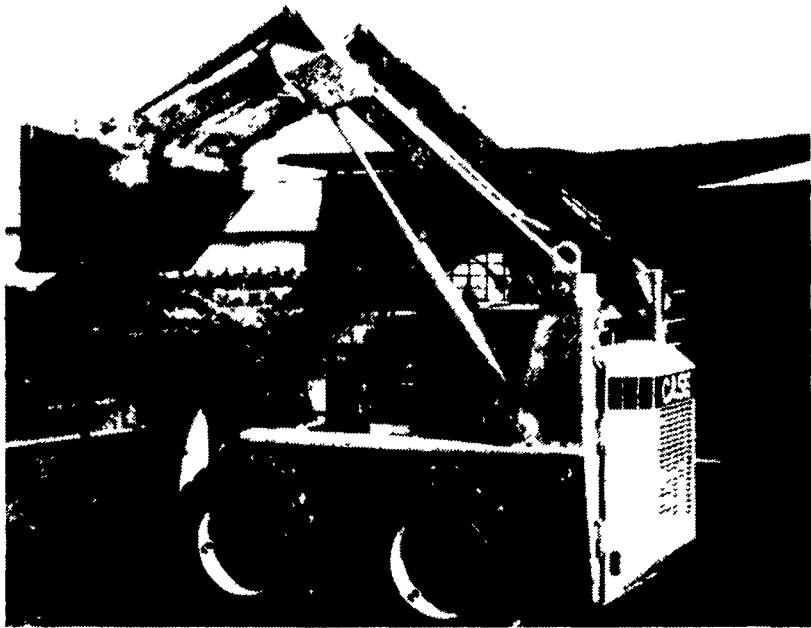

**USED EQUIPMENT**

AC 7000 Tractor w/Cab. Call For Price  
 IH Model 125C Crawler-Loader w/4 in 1 Bucket  
 Case Model 1845 Skid Loader

**DEUTZ ALLIS**

**Vernon E. Stup Co.**  
 5859 Urbana Pike  
 Frederick, Md. 21701  
 301-663-3185

**CASE...THE "CAN DO" MACHINE**

*"I can do the work of 10 men with any one of my five 1845 Case Unloaders," says one happy customer. "You really can't believe it 'til you put one to work!"*

The line of Case skid steers include three models to meet your workload requirements. The 1816C, with a 16 net horsepower (11.9 kW) gasoline engine and a width of only 35 inches (889 mm) is a proven performer for tight-quarter work. The 1835B gives you a choice of a Case water-cooled 32 net horsepower (23.9 kW) gasoline engine or 34 net horsepower (25.4 kW) diesel engine. The top-of-the-line 1845C Uni-Loader skid steer features a Case 51 net horsepower (38 kW) diesel with the power to cut big jobs down to size.

**TRACTOR & LOADER FOR ONLY**  
**\$16,800**

**ALMOST NEW CASE 1896**  
 w/95 H.P. Case-Cummins Power

- 18.4x38 Radial Tires
- Power Shift

**MAKE AN EXCELLENT DEAL NOW!**

**Check Our NEW ARRIVALS!**

- Farmall 826 Hydro Diesel Wide Front Tractor
- Mustang 345 Skid Loader, Nice!
- Ford 801 Wide Front, Gas, Select-O-Speed w/Sauder Loader
- Steiger ST210 Wildcat 4 Wheel Drive Tractor w/Duals, Locally Owned... Cheap But Good Condition
- Case 2390 Tractor w/Cab, Air, Heater, Low Hrs... Priced Right
- IH 2400 Gas Powered Loader Tractor
- Case David Brown 1210 Diesel Tractor w/Loader, 65 HP Rating
- Case 850 Crawler Loader, No Cab, Low Priced & Good
- David Brown 990 Diesel Tractor, 53 HP Rating
- Coming... Case 2090 Cab, P. Shift, 1300 Hrs., Sharp..... **\$14,500**