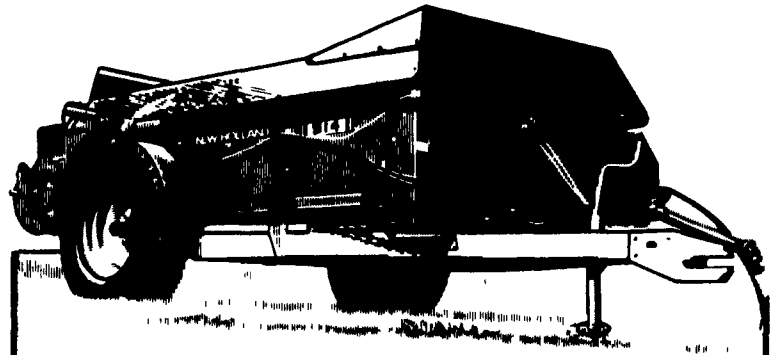

NEW HOLLAND OFFERS YOU UP TO 26% ADDITIONAL LOAD CAPACITY AT NO ADDED COST!

Purchase A New Holland Model 514, 520 or 680 Spreader With Slurry Sides And Get Up To 26% Additional Load Capacity At No Additional Cost... Your Choice Of Free Slurry Sides And Hydraulic End Gate Or Hydraulic End Gate And Upper Beater Or \$850.00 In Lieu Of Above Free Attachments.

Bargains for early buyers

It really pays to think ahead. Because early buyers are getting a bargain on New Holland spreaders. Soon it will be spreading time and you'll want a rugged, dependable spreader that gets the job done fast. And that's what you get when you buy a New Holland Strong Box. So why wait? Take advantage of the special prices on New Holland spreaders now.

More stability, less spillback

The Model L-555 skid-steer loader from New Holland handles loads with greater efficiency. It's a highly maneuverable, dependable loader that lifts up to 1650 lbs. (SAE). The "555" has a longer wheelbase for greater stability, and an exclusive boom linkage that lets you put the load right where you want it. The "555" gives you a fast boom cycle time to speed up your big loading and unloading jobs! High-performance is a standard with New Holland loaders - stop in and run one today.