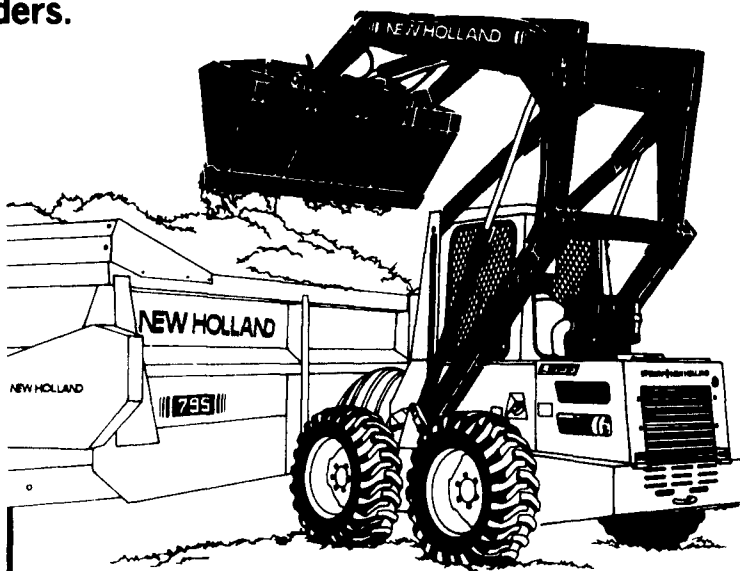

NEW HOLLAND OFFERS YOU UP TO 26% ADDITIONAL LOAD CAPACITY AT NO ADDED COST!

Purchase A New Holland Model 514, 520 or 680 Spreader With Slurry Sides And Get Up To 26% Additional Load Capacity At No Additional Cost... Your Choice Of Free Slurry Sides And Hydraulic End Gate Or Hydraulic End Gate And Upper Beater Or \$850.00 In Lieu Of Above Free Attachments.

Bargains for early buyers

It really pays to think ahead. Because early buyers are getting a bargain on New Holland spreaders. Soon it will be spreading time and you'll want a rugged, dependable spreader that gets the job done fast. And that's what you get when you buy a New Holland Strong Box. So why wait? Take advantage of the special prices on New Holland spreaders now.

More stability, less spillback

The Model L-555 skid-steer loader from New Holland handles loads with greater efficiency. It's a highly maneuverable, dependable loader that lifts up to 1650 lbs. (SAE). The "555" has a longer wheelbase for greater stability, and an exclusive boom linkage that lets you put the load right where you want it. The "555" gives you a fast boom cycle time to speed up your big loading and unloading jobs! High-performance is a standard with New Holland loaders - stop in and run one today.