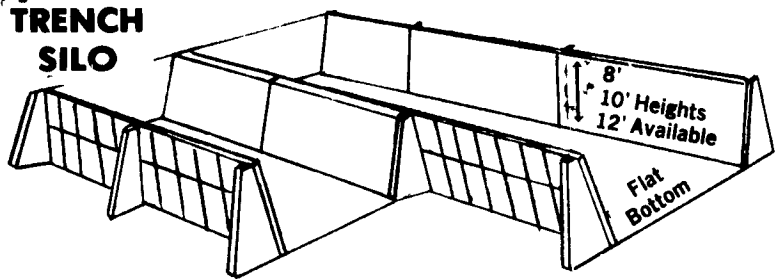

**TRENCH
SILO**

PANEL-STRUCT, INC.

853 Buchanan Trail East
Greencastle, Pa. 17225
PHONE 717-597-4994

CUSTOM DESIGNING FOR YOUR PRE-CAST NEEDS
FOUNDATION WALLS, MANURE PITS, INSULATED PANELS

Movable
And
Expandable

CENTER-BUNK

We Deliver
And
Install

10"
Thru
16"

★ **STAR SILOS** ★

...Committed to superior performance in Forage
Management Systems.

- Star "Topper" Silos
- Van Dale unloaders and equipment
- Energy-Pak Systems with Little David Ring Drive Bottom Unloading