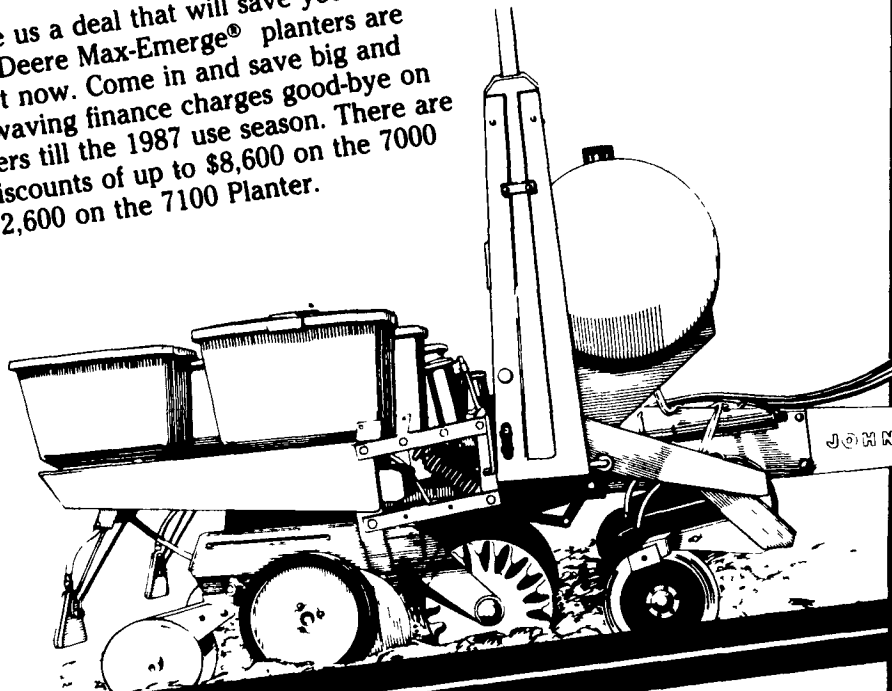

JOHN DEERE PLANTERS

SAVE BIG and then some

John Deere has made us a deal that will save you a bunch. Big savings on John Deere Max-Emerge® planters are available to you right now. Come in and save big and then save more by waving finance charges good-bye on new and used planters till the 1987 use season. There are also big customer discounts of up to \$8,600 on the 7000 Planter and up to \$2,600 on the 7100 Planter.

Availability of John Deere financing subject to approval of credit. This offer may be withdrawn at any time.

Vertical Path Boom. A leap ahead in loader logic.

New John Deere skid-steer loaders give you up to 30% more reach

Boom arch is eliminated! John Deere's Vertical Path boom lifts loads up and out. So you've got up to 30% more forward reach than most other skid-steers for good truck loading ability.

These new John Deere skid-steers also have 30% more lift per pound of weight than conventional units, thanks to high strength steel and uniframe construction.

And they run the ground well. A low center of gravity, low profile and long

wheelbase provide the stability for better rough-terrain performance and faster travel. Hydrostatic drive allows precise speed control. Shorter overall length and narrower width make for superior maneuverability. Two-lever steering and foot controls increase operator efficiency.