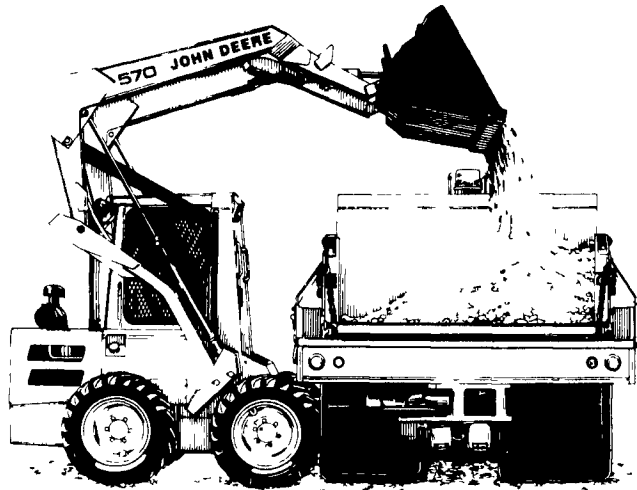

JOHN DEERE PLANTERS

SAVE BIG and then some

John Deere has made us a deal that will save you a bunch. Big savings on John Deere Max-Emerge® planters are available to you right now. Come in and save big and then save more by waving finance charges good-bye on new and used planters till the 1987 use season. There are also big customer discounts of up to \$8,600 on the 7000 Planter and up to \$2,600 on the 7100 Planter.

Availability of John Deere financing subject to approval of credit. This offer may be withdrawn at any time.

Vertical Path Boom. A leap ahead in loader logic.

New John Deere skid-steer loaders give you up to 30% more reach

Boom arch is eliminated! John Deere's Vertical Path boom lifts loads up and out. So you've got up to 30% more forward reach than most other skid-steers for good truck loading ability.

These new John Deere skid-steers also have 30% more lift per pound of weight than conventional units, thanks to high strength steel and uniframe construction.

And they run the ground well. A low center of gravity, low profile and long

wheelbase provide the stability for better rough-terrain performance and faster travel. Hydrostatic drive allows precise speed control. Shorter overall length and narrower width make for superior maneuverability. Two-lever steering and foot controls increase operator efficiency.