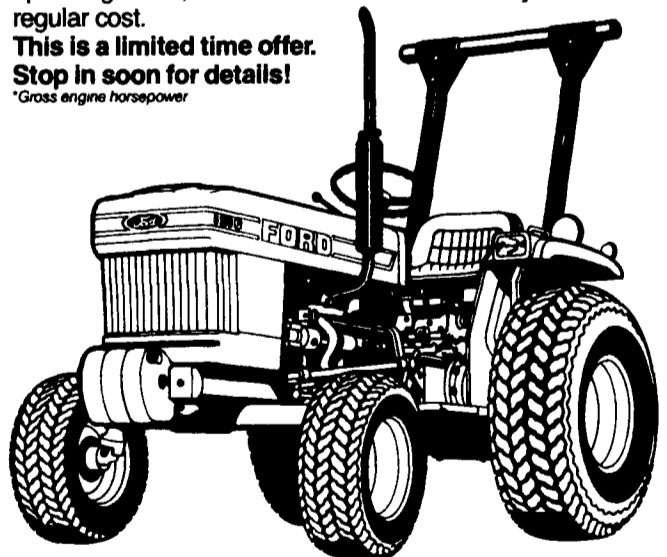

**New Programs On
Ford 7710, 8210 & TW
Models**

6 3/4% FINANCING

Or Pay Cash & Save

UP TO $20,000

**SPECIAL
PRICING**

**And
WAIVER OF
FINANCE**

On All Ford Lawn &
Garden Tractors

KELLER BROS.

SINCE TRACTOR CO. 1921

Rt 419 between Schaefferstown and Cornwall,
Lebanon County, Lebanon, PA 17042

717-949-6501