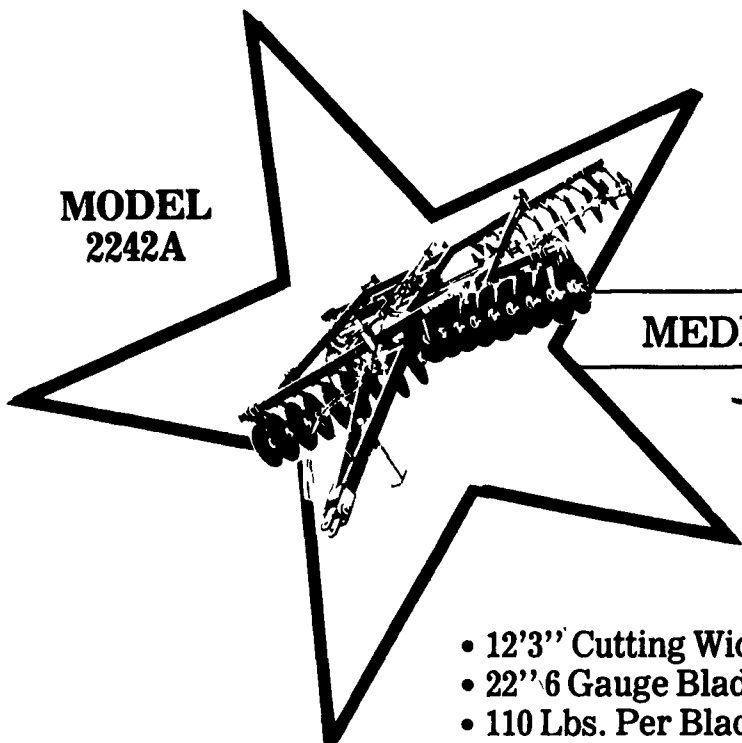

KRAUSE ROCKFLEX DISCS

Are
 Real

Krause Engineered the first "Rockflex" Disc in 1965. Improvements in materials and design over the past 21 years have produced the best disc for rocks available today. The Krause Rockflex Disc is no Fly-By-Night sensation - here today and gone tomorrow. Yes, Krause "Rockflex" Discs have withstood the test of time. With over 600 discs working in the fields of Pennsylvania, Maryland, New Jersey and Delaware, Krause is a real performer. **A REAL ROCK STAR. No Matter What The Size Of Your Farm, Krause Has A Rock-Star For You.**

MODEL 1577
 Single-Fold

MEDIUM DUTY

- 16'8" Cutting Width
- 22" 6 Gauge Blades
- 140 Lbs. Per Blade
- 11'6" Folded Width

MODEL 2242A

MEDIUM DUTY

- 12'3" Cutting Width
- 22" 6 Gauge Blades
- 110 Lbs. Per Blade