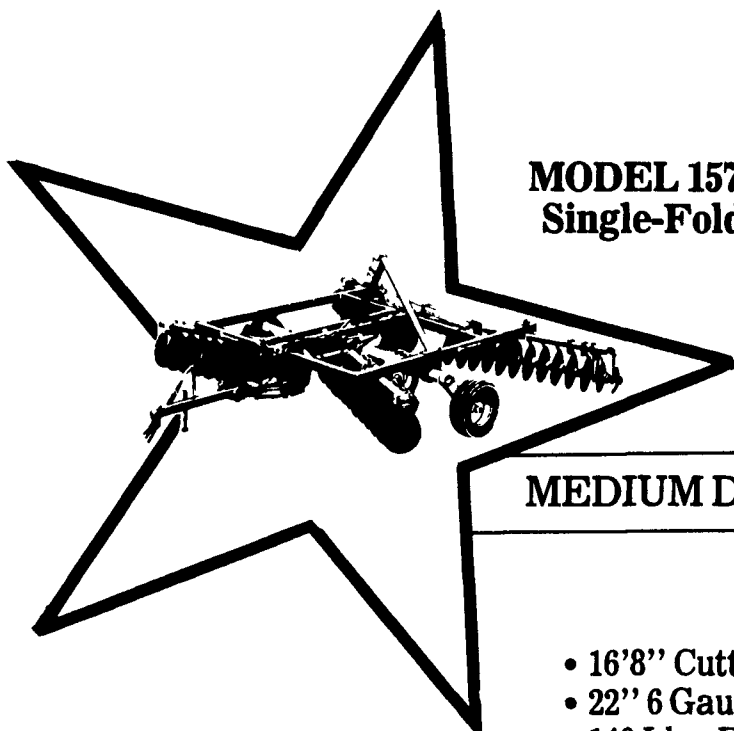

KRAUSE ROCKFLEX DISCS

Are
 Real

Krause Engineered the first "Rockflex" Disc in 1965. Improvements in materials and design over the past 21 years have produced the best disc for rocks available today. The Krause Rockflex Disc is no Fly-By-Night sensation - here today and gone tomorrow. Yes, Krause "Rockflex" Discs have withstood the test of time. With over 600 discs working in the fields of Pennsylvania, Maryland, New Jersey and Delaware, Krause is a real performer. **A REAL ROCK STAR. No Matter What The Size Of Your Farm, Krause Has A Rock-Star For You.**

MODEL 1577
 Single-Fold

MEDIUM DUTY

- 16'8" Cutting Width
- 22" 6 Gauge Blades
- 140 Lbs. Per Blade
- 11'6" Folded Width

MODEL 2242A

MEDIUM DUTY

- 12'3" Cutting Width
- 22" 6 Gauge Blades
- 110 Lbs. Per Blade