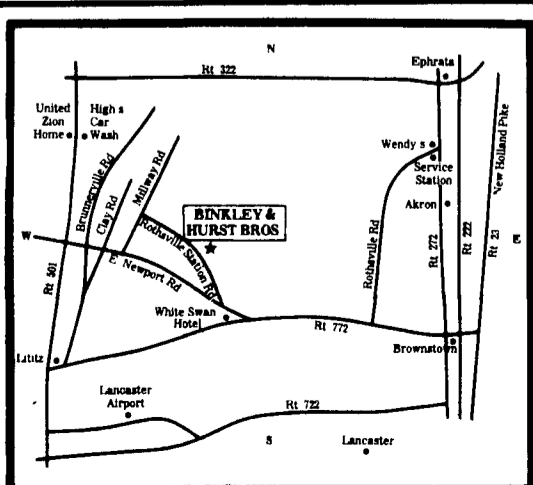

**5100 GRAIN DRILL**

24x6 Plain  
 One Only

**\$4,950**

**ALMOST NEW CASE 1896  
 w/95 H.P. Case-Cummins Power**

18.4x38 Radial Tires, Power Shift

**MAKE AN EXCELLENT DEAL  
 NOW!**

**Don't Miss This Great Buy!**  
**NEW CASE IH MODEL 685  
 62 H.P.**

• Power Shuttle Trans. • 11Lx15 Front Tires  
 • 18.4x30 Rear Tires • Dual Remotes  
 • 2255 Loader Mounted On Tractor • Single Spool Control  
**TRACTOR & LOADER FOR ONLY  
 \$16,800**

**IF YOU NEED IH OR CASE  
 PARTS,**