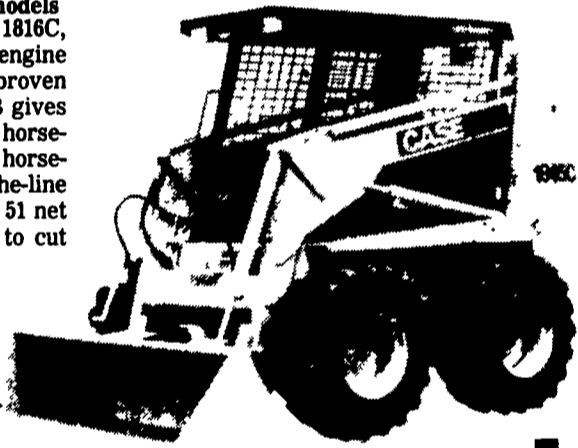

We Are Your Experienced Dealer With Service And Parts Backup