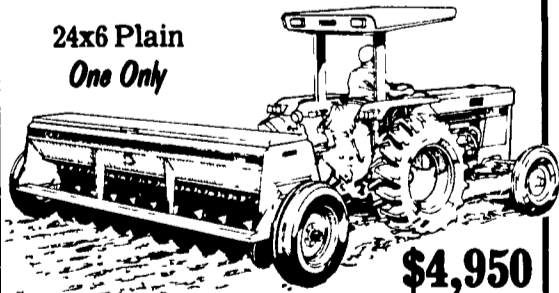

5100 GRAIN DRILL

24x6 Plain
One Only

$4,950

**ALMOST NEW CASE 1896
w/95 H.P. Case-Cummins Power**