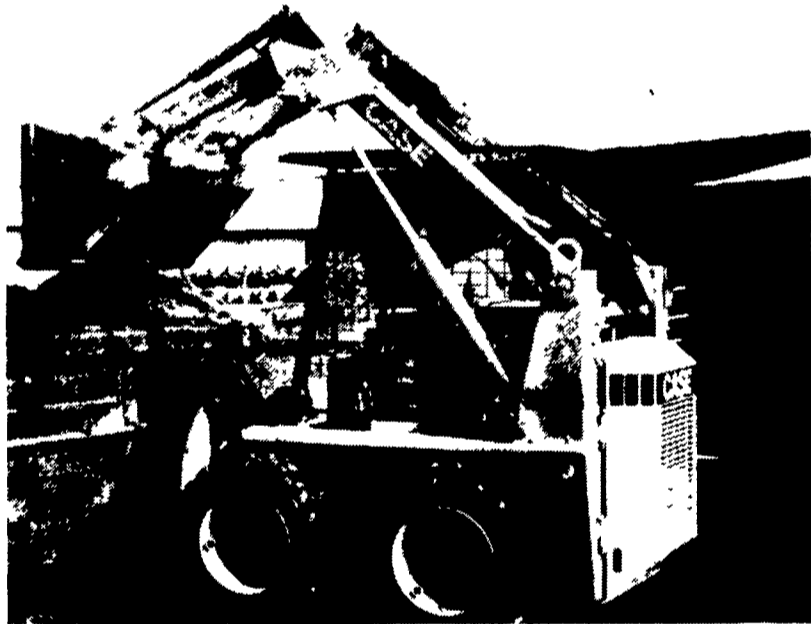

**MASSEY-FERGUSON**  
 Where farmers' ideas take root.

**TRACTORS & EQUIPMENT**

MF 40 Diesel Tractor  
 w/Loader  
 MF 50C Tractor  
 w/Loader & Cab  
 MF 204 Tractor  
 w/Loader  
 MF 750 Combine  
 w/Attchs.  
 MF 510 Combine  
 w/63C Corn Head

"I can do the work of 10 men with any one of my five 1845 Case Unloaders,"  
 says one happy customer. "You really can't believe it 'til you put one to work!"

The line of Case skid steers include three models to meet your workload requirements. The 1816C, with a 16 net horsepower (11.9 kW) gasoline engine and a width of only 35 inches (889 mm) is a proven performer for tight-quarter work. The 1835B gives you a choice of a Case water-cooled 32 net horsepower (23.9 kW) gasoline engine or 34 net horsepower (25.4 kW) diesel engine. The top-of-the-line 1845C Uni-Loader skid steer features a Case 51 net horsepower (38 kW) diesel with the power to cut big jobs down to size.