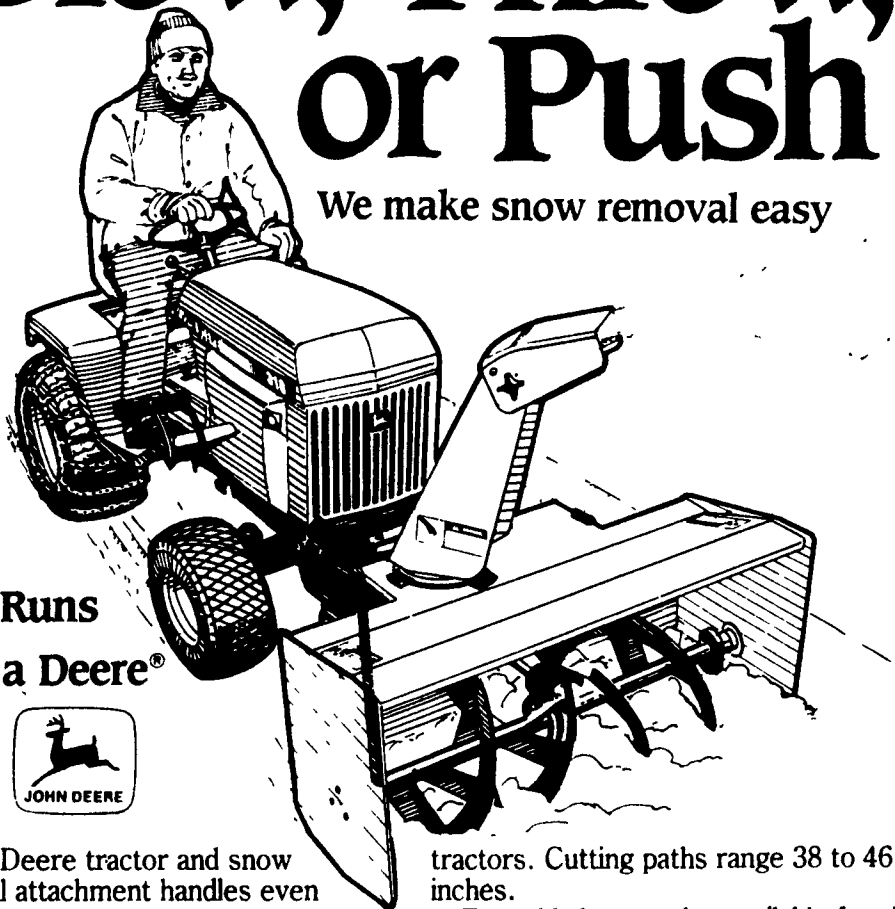

JOHN DEERE UTILITY TRACTORS

SAVE BIG and then some

John Deere has made us a deal that will save you a bunch. Big pass-along savings on John Deere 40- to 95-hp utility tractors are available to you right now. Come in and save big and then **save more** by waving finance charges good-bye to July 1, 1987. OR take a big discount in lieu of finance waiver.* There's also a finance waiver to January 1, 1987, on used John Deere utility tractors.

*Availability of John Deere financing subject to approval of credit. This offer may be withdrawn at any time.

Blow, Throw, or Push

We make snow removal easy

Nothing Runs
Like a Deere®

A John Deere tractor and snow removal attachment handles even the worst snow conditions.