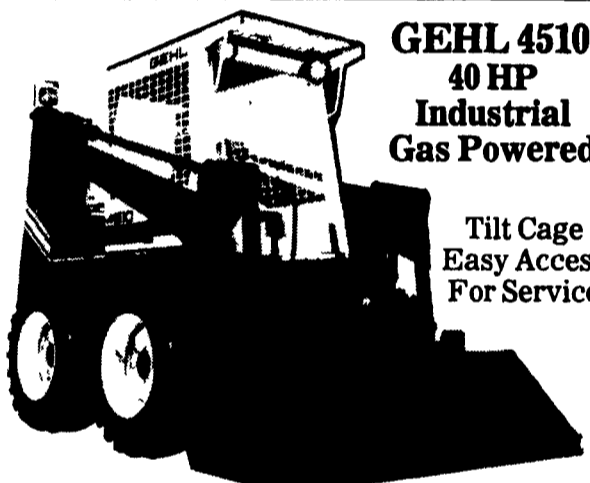

IH 3400 A TRACTOR LOADER DIESEL

- UT #1166
- Wobble Stick
- Rear Wheel Wts.
- Good Edge On Bucket

\$3,950

1984 586D CASE FORKLIFT w/21 FT. MAST

- 6,000 Lb. Capacity
- Less Than 500 Hrs., Like New

\$24,800

IH T340 CRAWLER LOADER

Here Is A Partial Listing:

- (11) Case 580 C Loader Backhoes w/Rops and Cabs
- (6) Case 1845 Diesel & Gas Unloaders
- (1) Case 586D Forklift w/21 Ft. Mast, Approx. 400 Hrs.
- (2) Case 585C Forklifts w/21 Ft. Mast, From 1000 to 1200 Hrs.
- (1) Case 855, 1985 Model w/4 In 1 Loader Crawler, Approx. 1657 Hrs.
- (1) Case 1985 Model 450C Crawler 6-Way Dozer, Like New, 1225 Hrs.
- (1) John Deere 450C Crawler Loader w/4 In 1 Bucket, 1980 Model
- (1) Case 580E Loader Backhoe w/Rops
- (1) Case 850B Crawler w/4 In 1 Loader
- (1) Case 850B Crawler w/GP Loader, 1981 Model
- (1) Case 480C Loader Backhoe w/3 Pt. Model Hitch & Box Scraper
- (1) Allis Chalmers Gas Propane Forklift w/Less Than 1400 Hrs., 21 Ft. Mast

\$13,800

CASE 580C BACKHOE LOADER w/CAB

- 1977
- Std. Hoe
- Mechanical Shuttle
- Tag #UT 1144

\$14,900

RECONDITIONED JOHN DEERE A

ONLY \$1,850

SELF-LEVELING SKID LOADER

GEHL 4610 Diesel Powered
Place Your Order NOW!

65" Wide
44 HP Diesel Powered Hydrostatic Drive, 10.00x16.5 Flotation Lug Tires, Factory Fresh, Just Arrived! List Price Over \$19,000

YOUR SPECIAL CASH PRICE! **\$12,907**

SELF-LEVELING SKID LOADER

GEHL 4510 40 HP Industrial Gas Powered
Tilt Cage Easy Access For Service