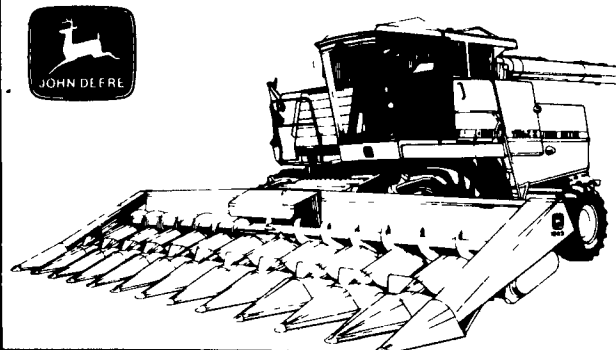

**Now Available On All
Our Used Sidehill
Combines...**

See Us For Details!

**USED
COMBINES**

★ Choice Of
Heads

**CORN HARVEST
SPECIALIST**

USED TRACTORS

- JD 2240 w/L **SOLD** 160 Hrs.
- JD 4010..... Diesel
- JD 4240 Quad Trans.
- JD 4430..... Year-Round Cab
- JD 4430..... 4 Post, Power Shift
- Long 4WD. **SOLD** .. With Loader
- JD 4650 MFWD..... Like New
- JD 4630 . Power Shift, Factory Cab
- JD 750 MFWD..... 100 Hours